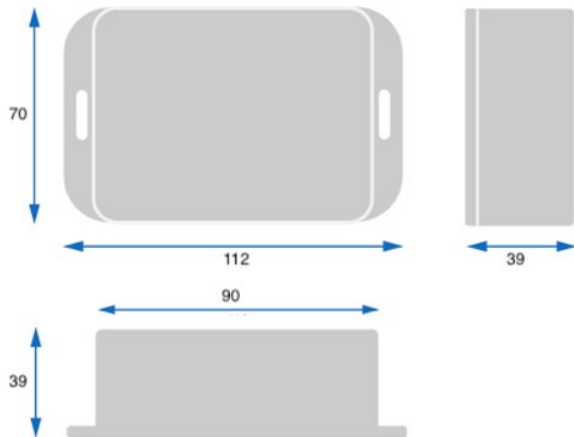

Mechanical Dimension

Ordering partnumber

SENSO8 NB-IoT water rope sensor - 1 meter	SEN20310-W201
SENSO8 NB-IoT water rope sensor - 2 meter	SEN20310-W202
SENSO8 NB-IoT water rope sensor - 3 meter	SEN20310-W203
SENSO8 NB-IoT water rope sensor - 5 meter	SEN20310-W205
SENSO8 NB-IoT water rope sensor - 10 meter	SEN20310-W210