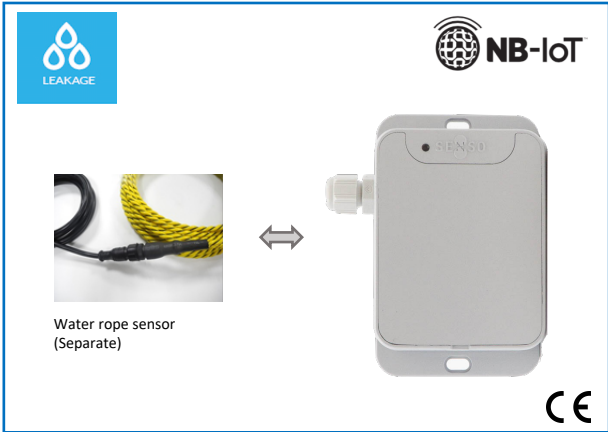

BATTERY POWERED WIRELESS IOT SOLUTIONS
 MONITOR PREMISES AND ASSETS 24/7

SEN20310 series BATTERY POWERED NB-IOT WATER ROPE SENSOR

Product Features

- SEN20310 NB-IoT Water Rope Sensor provides a simply efficient solution for monitoring water leakage
- 0-300 analog measurement resolution prevent false alert due to environment condition change
- Work with up to 100meter water rope sensor
- Long Battery life: up to 3 years
- Easy installation without any complex and pricey set up cost
- Support open API
- Application: data center subfloors, HVAC equipment, water pipes, smart toilets...

Performance Characteristics

| | |
|----------------------------------|-----------------------------|
| Power | 1 x 3.6V C size battery |
| Stand-by Current | <30uA @3.6V |
| Analog-IN Measurement Resolution | 0 – 300 Interval |
| Supportable water rope length | 100 meter max. |
| Alert Notification | Yes, message send to server |
| Battery Life | Up to 3 Years* |