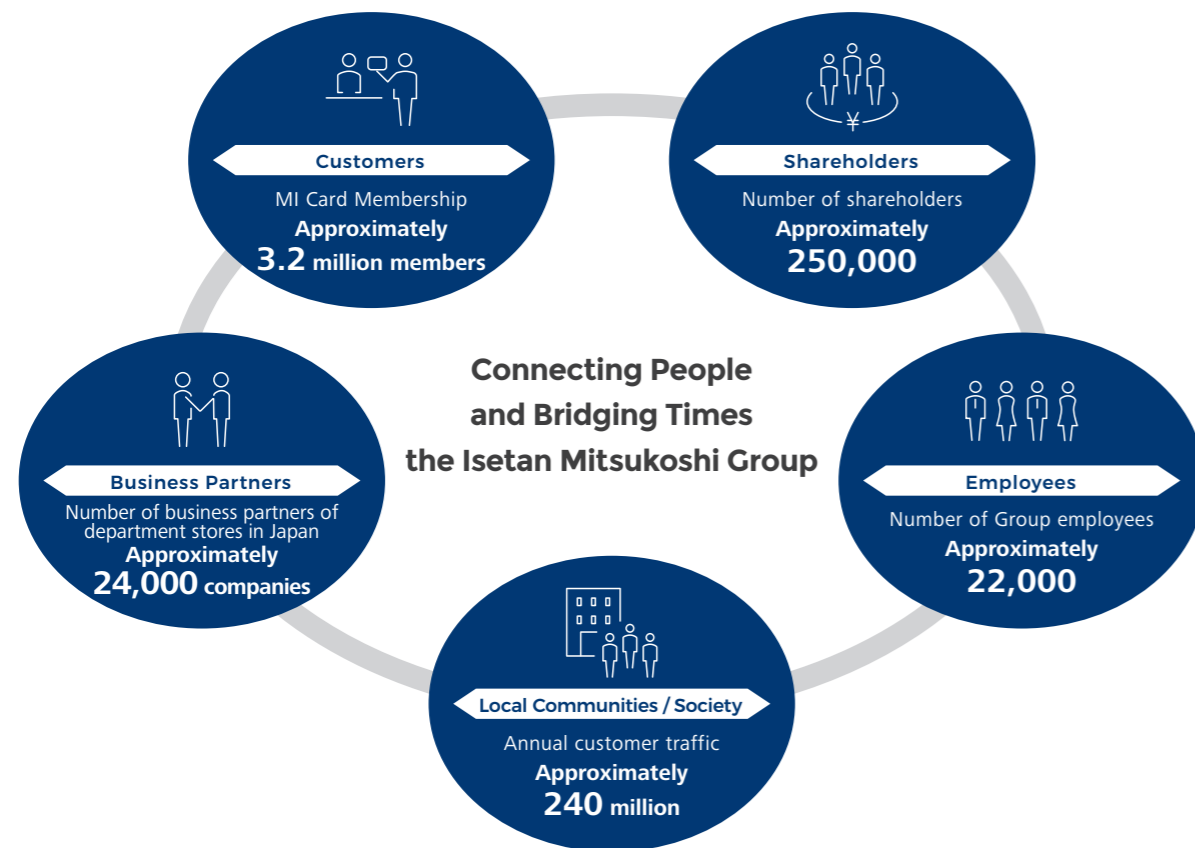

Numerical Facts About the Isetan Mitsukoshi Group

The Isetan Mitsukoshi Group is one of the largest retail groups in Japan, encompassing approximately 22,000 employees and about 50 Group companies.* It engages in business activities in four segments: the department store business, the sales of which account for around 80% of total sales, the credit & finance business/customer organization management business, the real estate business, and other businesses.

The Group has the four brands of Mitsukoshi, Isetan, Iwataya, and Marui Imai, operating 21 department stores and around 100 small and midsize stores all over Japan and a total of 31 overseas stores, which are located mainly in China and Southeast Asia.

* Includes nine equity method affiliates

FY2019 consolidated net sales

1,119.2 billion yen

Ranked 7th among retailers in Japan

Breakdown of FY2019 consolidated net sales by segment

Department store business	86.9%
Credit & finance business/customer organization management business	3.2%
Real estate business	3.0%
Other businesses	6.9%

116 years after the Department Store Declaration in 1904, the Isetan Mitsukoshi Group, which connects people and bridges times, will continue to evolve to become department stores for the new era making use of the power of IT, stores, and people.

Businesses of the Isetan Mitsukoshi Group

The Group develops a wide range of store networks in Japan and overseas centered on those in the Tokyo Metropolitan area, the largest market in Japan.

The Group redevelops real-estate properties in Japan that it owns. It also strengthens the business of operating commercial facilities in Japan and other countries.