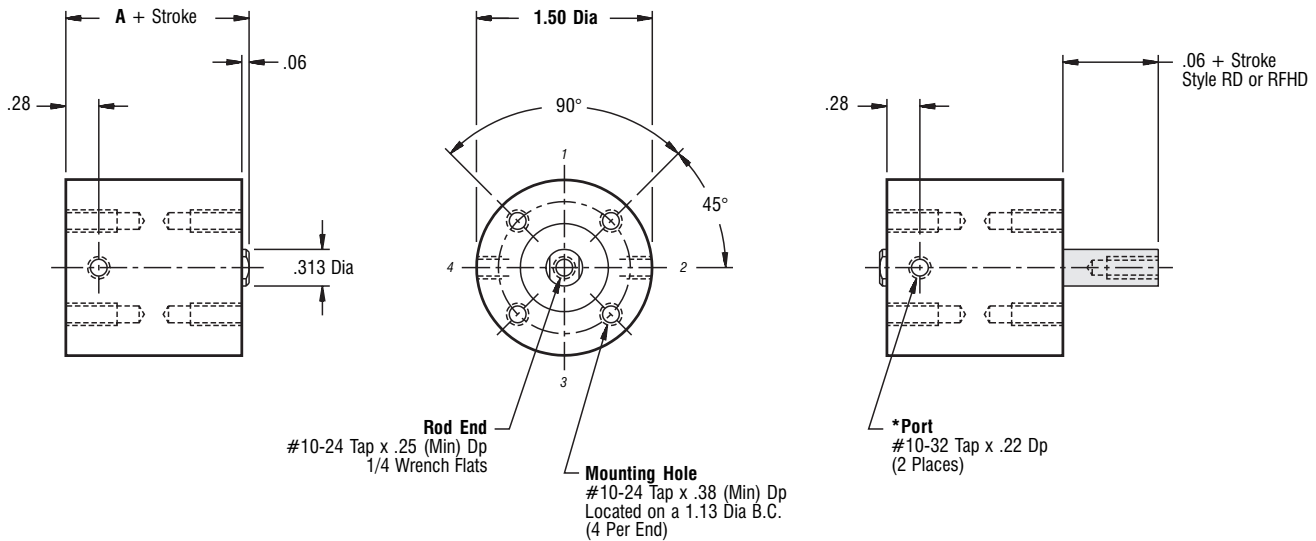

# 3/4" Bore

# Non Magnetic Piston

**Part Number**

Duty	Single Rod	Double Rod	Stock Stroke Length	A
Standard	R34x__	RD34x__	1/8, 1/4, 3/8, 1/2, 5/8, 3/4	.81
Intermediate	RHH34x__		1/8, 1/4, 3/8, 1/2	1.06
Heavy	RFH34x__	RFHD34x__	1/8, 1/4	1.31

Standard Mounting: **TF TR TBE**  
Optional Mounting: **TM**

\*Optional Porting: **1/8-27 NPTF**

**Part Number**

Duty	Single Rod	Double Rod	Stock Stroke Length	A
Standard	R34x__	RD34x__	7/8, 1, 1-1/4, 1-1/2, 1-3/4, 2, 2-1/2, 3, 3-1/2, 4	.81
Intermediate	RHH34x__		5/8, 3/4, 1, 1-1/4, 1-1/2, 1-3/4, 2-1/4, 2-3/4, 3-1/4, 3-3/4	1.06
Heavy	RFH34x__	RFHD34x__	3/8, 1/2, 3/4, 1, 1-1/4, 1-1/2, 2, 2-1/2, 3, 3-1/2, 4	1.31

# 3/4" Bore

3/4" Bore • 3/4" Bore • 3/4" Bore • 3/4" Bore • 3/4" Bore • 3/4" Bore • 3/4" Bore • 3/4" Bore

Part Number				
Duty	Single Rod	Double Rod	Stock Stroke Length	A
Standard	AR34x__	ARD34x__	1/8, 1/4, 3/8, 1/2	1.06
Intermediate	ARHH34x__		1/8, 1/4	1.31