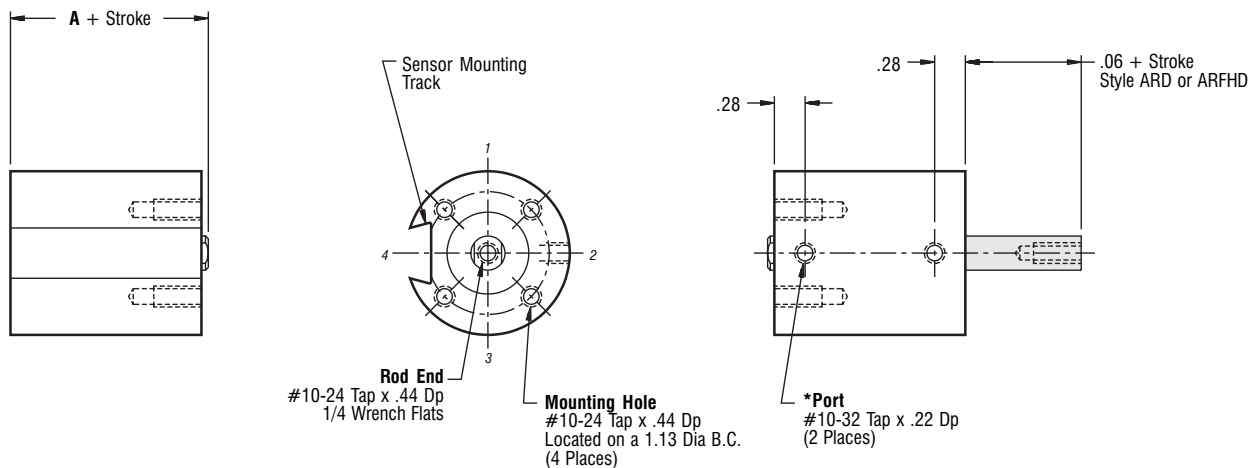

# 3/4" Bore

3/4" Bore • 3/4" Bore • 3/4" Bore • 3/4" Bore • 3/4" Bore • 3/4" Bore • 3/4" Bore • 3/4" Bore

Part Number				
Duty	Single Rod	Double Rod	Stock Stroke Length	A
Standard	AR34x__	ARD34x__	1/8, 1/4, 3/8, 1/2	1.06
Intermediate	ARHH34x__		1/8, 1/4	1.31

Standard Mounting: TF TR TBE  
Optional Mounting: TM

\*Optional Porting: 1/8-27 NPTF

Part Number				
Duty	Single Rod	Double Rod	Stock Stroke Length	A
Standard	AR34x__	ARD34x__	5/8, 3/4, 1, 1-1/4, 1-1/2, 1-3/4, 2-1/4, 2-3/4, 3-1/4, 3-3/4	1.06
Intermediate	ARHH34x__		3/8, 1/2, 3/4, 1, 1-1/4, 1-1/2, 2, 2-1/2, 3, 3-1/2, 4	1.31
Heavy	ARFH34x__	ARFHD34x__	1/8, 1/4, 1/2, 3/4, 1, 1-1/4, 1-3/4, 2-1/4, 2-3/4, 3-1/4, 3-3/4	1.56

Standard Mounting: TF  
Optional Mounting: TR TBE TM

\*Optional Porting: 1/8-27 NPTF

— Information same as above except where noted —

X    
 Part Number                      Stroke                      Options - See 'Options' section