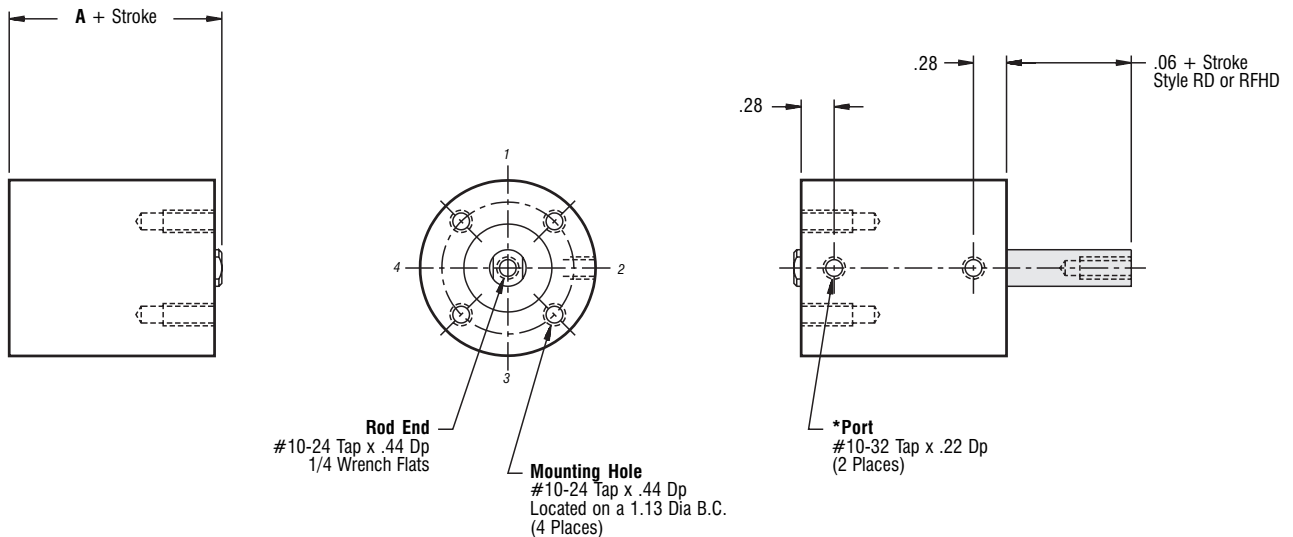

# Non Magnetic Piston

**Part Number**

Duty	Single Rod	Double Rod	Stock Stroke Length	A
Standard	R34x__	RD34x__	1/8, 1/4, 3/8, 1/2, 5/8, 3/4	.81
Intermediate	RHH34x__		1/8, 1/4, 3/8, 1/2	1.06
Heavy	RFH34x__	RFHD34x__	1/8, 1/4	1.31

Standard Mounting: **TF TR TBE**  
Optional Mounting: **TM**

\*Optional Porting: **1/8-27 NPTF**

**Part Number**

Duty	Single Rod	Double Rod	Stock Stroke Length	A
Standard	R34x__	RD34x__	7/8, 1, 1-1/4, 1-1/2, 1-3/4, 2, 2-1/2, 3, 3-1/2, 4	.81
Intermediate	RHH34x__		5/8, 3/4, 1, 1-1/4, 1-1/2, 1-3/4, 2-1/4, 2-3/4, 3-1/4, 3-3/4	1.06
Heavy	RFH34x__	RFHD34x__	3/8, 1/2, 3/4, 1, 1-1/4, 1-1/2, 2, 2-1/2, 3, 3-1/2, 4	1.31

Standard Mounting: **TF**  
Optional Mounting: **TR TBE TM**

\*Optional Porting: **1/8-27 NPTF**

— Information same as above except where noted —

3/4" Bore • 3/4" Bore • 3/4" Bore • 3/4" Bore • 3/4" Bore • 3/4" Bore

# 3/4" Bore

3/4" Bore • 3/4" Bore • 3/4" Bore • 3/4" Bore • 3/4" Bore • 3/4" Bore • 3/4" Bore • 3/4" Bore

Part Number				
Duty	Single Rod	Double Rod	Stock Stroke Length	A
Standard	AR34x__	ARD34x__	1/8, 1/4, 3/8, 1/2	1.06
Intermediate	ARHH34x__		1/8, 1/4	1.31