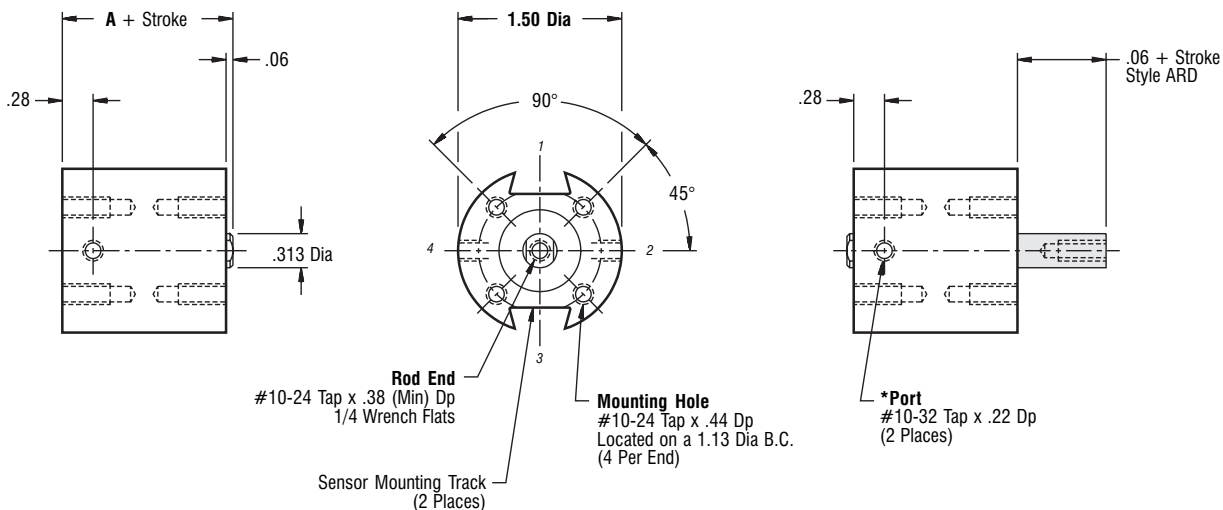

Standard Mounting: **TF**  
Optional Mounting: **TR TBE TM**

\*Optional Porting: **1/8-27 NPTF**

— Information same as above except where noted —

3/4" Bore • 3/4" Bore • 3/4" Bore • 3/4" Bore • 3/4" Bore • 3/4" Bore

# 3/4" Bore

3/4" Bore • 3/4" Bore • 3/4" Bore • 3/4" Bore • 3/4" Bore • 3/4" Bore • 3/4" Bore • 3/4" Bore

Part Number				
Duty	Single Rod	Double Rod	Stock Stroke Length	A
Standard	AR34x__	ARD34x__	1/8, 1/4, 3/8, 1/2	1.06
Intermediate	ARHH34x__		1/8, 1/4	1.31

Standard Mounting: TF TR TBE  
Optional Mounting: TM

\*Optional Porting: 1/8-27 NPTF

Part Number				
Duty	Single Rod	Double Rod	Stock Stroke Length	A
Standard	AR34x__	ARD34x__	5/8, 3/4, 1, 1-1/4, 1-1/2, 1-3/4, 2-1/4, 2-3/4, 3-1/4, 3-3/4	1.06
Intermediate	ARHH34x__		3/8, 1/2, 3/4, 1, 1-1/4, 1-1/2, 2, 2-1/2, 3, 3-1/2, 4	1.31
Heavy	ARFH34x__	ARFHD34x__	1/8, 1/4, 1/2, 3/4, 1, 1-1/4, 1-3/4, 2-1/4, 2-3/4, 3-1/4, 3-3/4	1.56