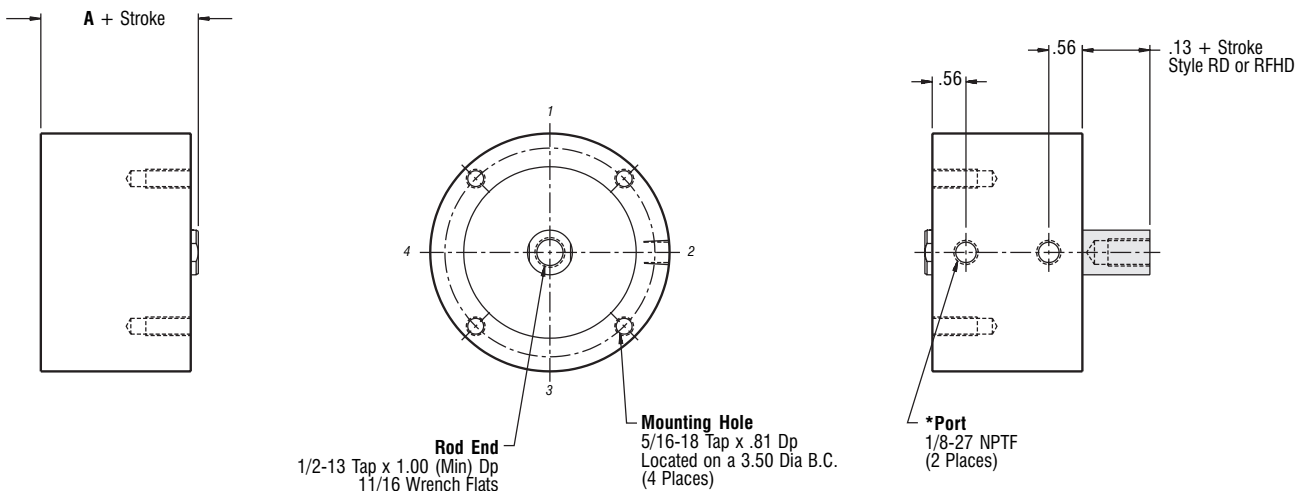

Style "R"

End Mount

3" Bore

Non Magnetic Piston

3" Bore • 3" Bore • 3" Bore • 3" Bore • 3" Bore • 3" Bore • 3" Bore • 3" Bore • 3" Bore • 3" Bore

Part Number

Duty	Single Rod	Double Rod	Stock Stroke Length	A	Standard Mounting: TF Optional Mounting: TR TBE TM
Standard	R3x __	RD3x __	1/8, 1/4, 3/8, 1/2, 5/8, 3/4	1.63	
Intermediate	RHH3x __		1/8, 1/4, 3/8, 1/2	1.88	
Heavy	RFH3x __	RFHD3x __	1/8, 1/4	2.13	*Optional Porting: 1/4-18 NPTF

Part Number

Duty	Single Rod	Double Rod	Stock Stroke Length	A	Standard Mounting: TF Optional Mounting: TR TBE TM
Standard	R3x __	RD3x __	7/8, 1, 1-1/4, 1-1/2, 1-3/4, 2, 2-1/2, 3, 3-1/2, 4	1.63	
Intermediate	RHH3x __		5/8, 3/4, 1, 1-1/4, 1-1/2, 1-3/4, 2-1/4, 2-3/4, 3-1/4, 3-3/4	1.88	
Heavy	RFH3x __	RFHD3x __	3/8, 1/2, 3/4, 1, 1-1/4, 1-1/2, 2, 2-1/2, 3, 3-1/2, 4	2.13	*Optional Porting: 1/4-18 NPTF

— Information same as above except where noted —

Magnetic Piston

3" Bore

3" Bore • 3" Bore • 3" Bore • 3" Bore • 3" Bore • 3" Bore • 3" Bore • 3" Bore

	Part Number			
Duty	Single Rod	Double Rod	Stock Stroke Length	A
Standard	AR3x__	ARD3x__	1/8, 1/4, 3/8, 1/2	1.88
Intermediate	ARHH3x__		1/8, 1/4	2.13

Standard Mounting: TF
Optional Mounting: TR TBE TM

*Optional Porting: 1/4-18 NPTF

	Part Number			
Duty	Single Rod	Double Rod	Stock Stroke Length	A
Standard	AR3x__	ARD3x__	5/8, 3/4, 1, 1-1/4, 1-1/2, 1-3/4, 2-1/4, 2-3/4, 3-1/4, 3-3/4	1.88
Intermediate	ARHH3x__		3/8, 1/2, 3/4, 1, 1-1/4, 1-1/2, 2, 2-1/2, 3, 3-1/2, 4	2.13
Heavy	ARFH3x__	ARFHD3x__	1/8, 1/4, 1/2, 3/4, 1, 1-1/4, 1-3/4, 2-1/4, 2-3/4, 3-1/4, 3-3/4	2.38