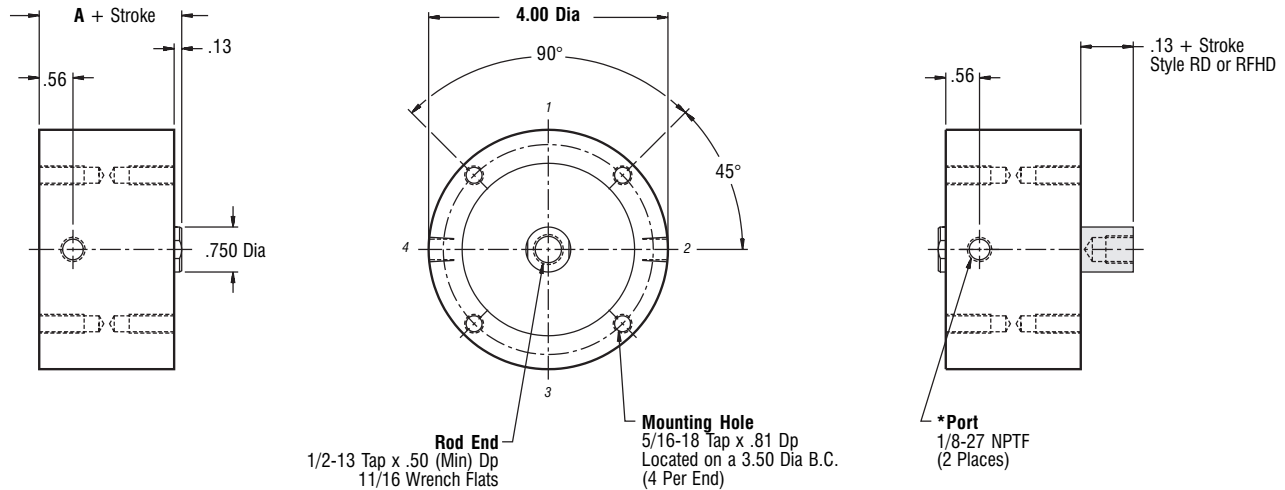

Style "R"

End Mount

3" Bore

Non Magnetic Piston

3" Bore • 3" Bore • 3" Bore • 3" Bore • 3" Bore • 3" Bore • 3" Bore • 3" Bore • 3" Bore • 3" Bore

Part Number

Duty	Single Rod	Double Rod	Stock Stroke Length	A	Standard Mounting: TF Optional Mounting: TR TBE TM
Standard	R3x __	RD3x __	1/8, 1/4, 3/8, 1/2, 5/8, 3/4	1.63	
Intermediate	RHH3x __		1/8, 1/4, 3/8, 1/2	1.88	
Heavy	RFH3x __	RFHD3x __	1/8, 1/4	2.13	*Optional Porting: 1/4-18 NPTF

Part Number

Duty	Single Rod	Double Rod	Stock Stroke Length	A	Standard Mounting: TF Optional Mounting: TR TBE TM
Standard	R3x __	RD3x __	7/8, 1, 1-1/4, 1-1/2, 1-3/4, 2, 2-1/2, 3, 3-1/2, 4	1.63	
Intermediate	RHH3x __		5/8, 3/4, 1, 1-1/4, 1-1/2, 1-3/4, 2-1/4, 2-3/4, 3-1/4, 3-3/4	1.88	
Heavy	RFH3x __	RFHD3x __	3/8, 1/2, 3/4, 1, 1-1/4, 1-1/2, 2, 2-1/2, 3, 3-1/2, 4	2.13	*Optional Porting: 1/4-18 NPTF

— Information same as above except where noted —

Magnetic Piston

3" Bore

3" Bore • 3" Bore • 3" Bore • 3" Bore • 3" Bore • 3" Bore • 3" Bore • 3" Bore

	Part Number			
Duty	Single Rod	Double Rod	Stock Stroke Length	A
Standard	AR3x__	ARD3x__	1/8, 1/4, 3/8, 1/2	1.88
Intermediate	ARHH3x__		1/8, 1/4	2.13

Standard Mounting: TF
Optional Mounting: TR TBE TM

*Optional Porting: 1/4-18 NPTF

	Part Number			
Duty	Single Rod	Double Rod	Stock Stroke Length	A
Standard	AR3x__	ARD3x__	5/8, 3/4, 1, 1-1/4, 1-1/2, 1-3/4, 2-1/4, 2-3/4, 3-1/4, 3-3/4	1.88
Intermediate	ARHH3x__		3/8, 1/2, 3/4, 1, 1-1/4, 1-1/2, 2, 2-1/2, 3, 3-1/2, 4	2.13
Heavy	ARFH3x__	ARFHD3x__	1/8, 1/4, 1/2, 3/4, 1, 1-1/4, 1-3/4, 2-1/4, 2-3/4, 3-1/4, 3-3/4	2.38