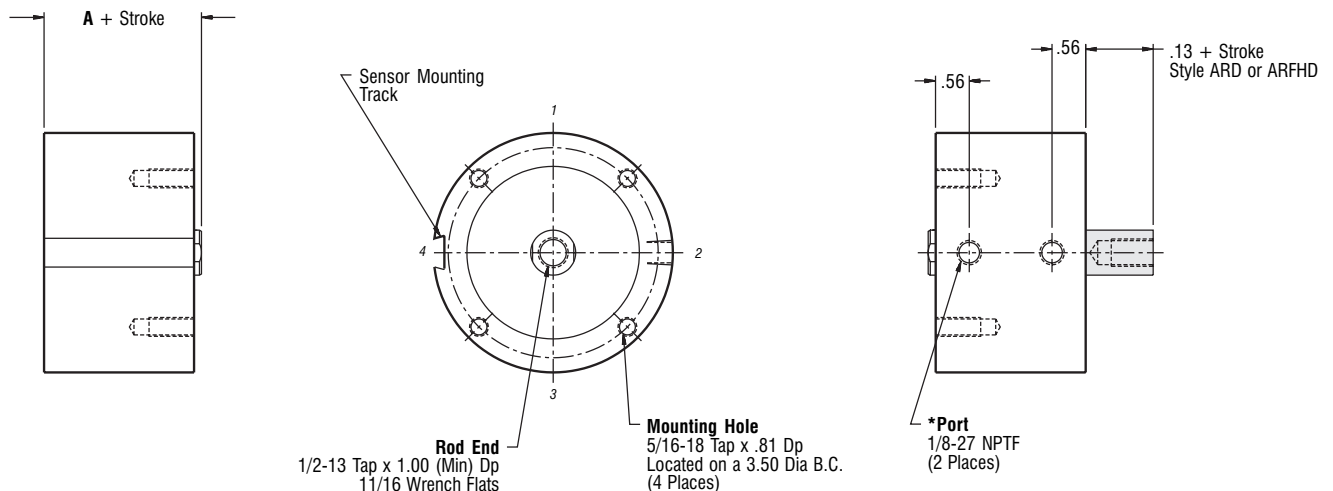

— Information same as above except where noted —

Magnetic Piston

3" Bore

3" Bore • 3" Bore • 3" Bore • 3" Bore • 3" Bore • 3" Bore • 3" Bore • 3" Bore

	Part Number			
Duty	Single Rod	Double Rod	Stock Stroke Length	A
Standard	AR3x__	ARD3x__	1/8, 1/4, 3/8, 1/2	1.88
Intermediate	ARHH3x__		1/8, 1/4	2.13

Standard Mounting: TF
Optional Mounting: TR TBE TM

*Optional Porting: 1/4-18 NPTF

	Part Number			
Duty	Single Rod	Double Rod	Stock Stroke Length	A
Standard	AR3x__	ARD3x__	5/8, 3/4, 1, 1-1/4, 1-1/2, 1-3/4, 2-1/4, 2-3/4, 3-1/4, 3-3/4	1.88
Intermediate	ARHH3x__		3/8, 1/2, 3/4, 1, 1-1/4, 1-1/2, 2, 2-1/2, 3, 3-1/2, 4	2.13
Heavy	ARFH3x__	ARFHD3x__	1/8, 1/4, 1/2, 3/4, 1, 1-1/4, 1-3/4, 2-1/4, 2-3/4, 3-1/4, 3-3/4	2.38

Standard Mounting: TF
Optional Mounting: TR TBE TM

*Optional Porting: 1/4-18 NPTF

— Information same as above except where noted —

X