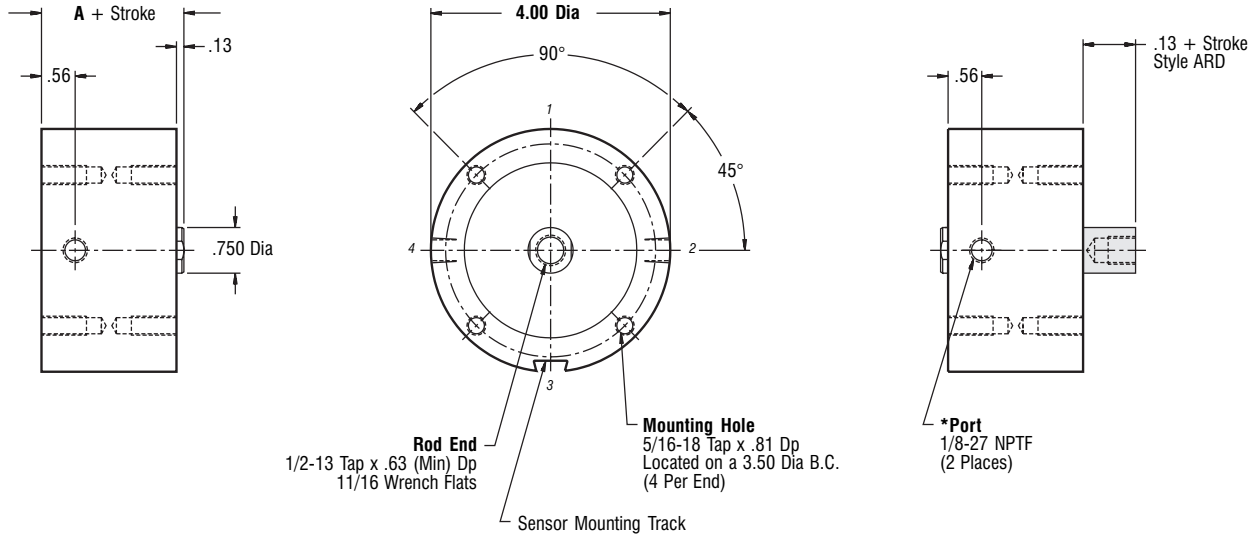

Style "R"

End Mount

3" Bore

Non Magnetic Piston

3" Bore • 3" Bore • 3" Bore • 3" Bore • 3" Bore • 3" Bore • 3" Bore • 3" Bore • 3" Bore • 3" Bore

Part Number

Duty	Single Rod	Double Rod	Stock Stroke Length	A	Standard Mounting: TF Optional Mounting: TR TBE TM
Standard	R3x __	RD3x __	1/8, 1/4, 3/8, 1/2, 5/8, 3/4	1.63	
Intermediate	RHH3x __		1/8, 1/4, 3/8, 1/2	1.88	
Heavy	RFH3x __	RFHD3x __	1/8, 1/4	2.13	*Optional Porting: 1/4-18 NPTF

Part Number

Duty	Single Rod	Double Rod	Stock Stroke Length	A	Standard Mounting: TF Optional Mounting: TR TBE TM
Standard	R3x __	RD3x __	7/8, 1, 1-1/4, 1-1/2, 1-3/4, 2, 2-1/2, 3, 3-1/2, 4	1.63	
Intermediate	RHH3x __		5/8, 3/4, 1, 1-1/4, 1-1/2, 1-3/4, 2-1/4, 2-3/4, 3-1/4, 3-3/4	1.88	
Heavy	RFH3x __	RFHD3x __	3/8, 1/2, 3/4, 1, 1-1/4, 1-1/2, 2, 2-1/2, 3, 3-1/2, 4	2.13	*Optional Porting: 1/4-18 NPTF

— Information same as above except where noted —

Magnetic Piston

3" Bore

3" Bore • 3" Bore • 3" Bore • 3" Bore • 3" Bore • 3" Bore • 3" Bore • 3" Bore

	Part Number			
Duty	Single Rod	Double Rod	Stock Stroke Length	A
Standard	AR3x__	ARD3x__	1/8, 1/4, 3/8, 1/2	1.88
Intermediate	ARHH3x__		1/8, 1/4	2.13

Standard Mounting: TF
Optional Mounting: TR TBE TM

*Optional Porting: 1/4-18 NPTF

	Part Number			
Duty	Single Rod	Double Rod	Stock Stroke Length	A
Standard	AR3x__	ARD3x__	5/8, 3/4, 1, 1-1/4, 1-1/2, 1-3/4, 2-1/4, 2-3/4, 3-1/4, 3-3/4	1.88
Intermediate	ARHH3x__		3/8, 1/2, 3/4, 1, 1-1/4, 1-1/2, 2, 2-1/2, 3, 3-1/2, 4	2.13
Heavy	ARFH3x__	ARFHD3x__	1/8, 1/4, 1/2, 3/4, 1, 1-1/4, 1-3/4, 2-1/4, 2-3/4, 3-1/4, 3-3/4	2.38