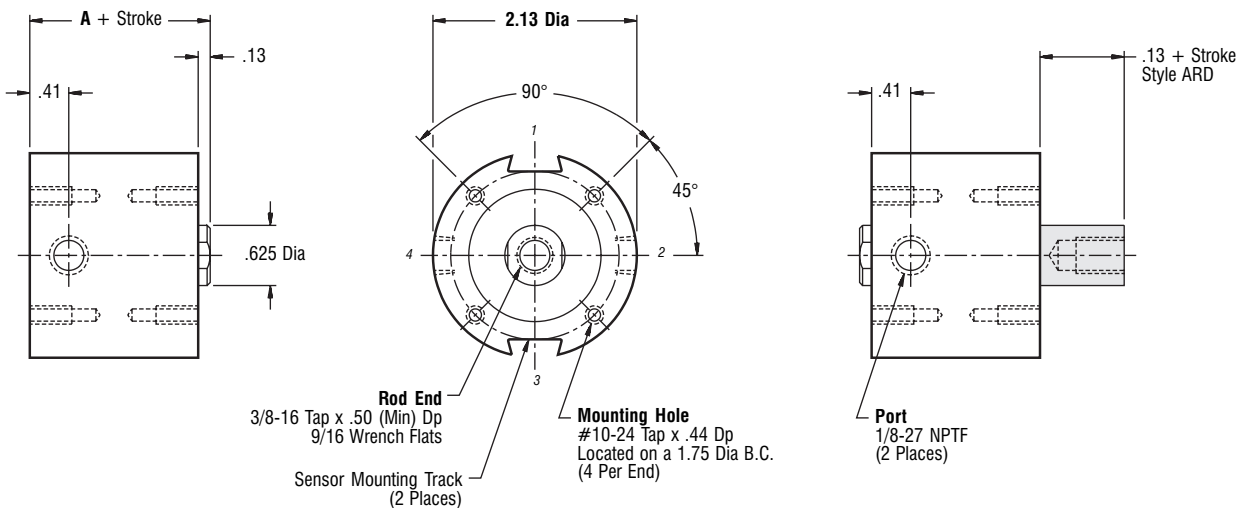

Standard Mounting: **TF TR TBE**
 Optional Mounting: **TM**

Part Number

Duty	Single Rod	Double Rod	Stock Stroke Length	A
Standard	R138x__	RD138x__	7/8, 1, 1-1/4, 1-1/2, 1-3/4, 2, 2-1/2, 3, 3-1/2, 4	1.13
Intermediate	RHH138x__		5/8, 3/4, 1, 1-1/4, 1-1/2, 1-3/4, 2-1/4, 2-3/4, 3-1/4, 3-3/4	1.38
Heavy	RFH138x__	RFHD138x__	3/8, 1/2, 3/4, 1, 1-1/4, 1-1/2, 2, 2-1/2, 3, 3-1/2, 4	1.63

Standard Mounting: **TF TR TBE TM**
 Optional Mounting: **TR TBE TM**

— Information same as above except where noted —

Magnetic Piston

1-3/8" Bore

Duty	Part Number		Stock Stroke Length	A
	Single Rod	Double Rod		
Standard	AR138x__	ARD138x__	1/8, 1/4, 3/8, 1/2	1.38
Intermediate	ARHH138x__		1/8, 1/4	1.63

Standard Mounting: TF TR TBE
Optional Mounting: TM

Duty	Part Number		Stock Stroke Length	A
	Single Rod	Double Rod		
Standard	AR138x__	ARD138x__	5/8, 3/4, 1, 1-1/4, 1-1/2, 1-3/4, 2-1/4, 2-3/4, 3-1/4, 3-3/4	1.38
Intermediate	ARHH138x__		3/8, 1/2, 3/4, 1, 1-1/4, 1-1/2, 2, 2-1/2, 3, 3-1/2, 4	1.63
Heavy	ARFH138x__	ARFHD138x__	1/8, 1/4, 1/2, 3/4, 1, 1-1/4, 1-3/4, 2-1/4, 2-3/4, 3-1/4, 3-3/4	1.88

Standard Mounting: TF TR TBE TM
Optional Mounting: TM

— Information same as above except where noted —

1-3/8" Bore • 1-3/8" Bore • 1-3/8" Bore • 1-3/8" Bore • 1-3/8" Bore