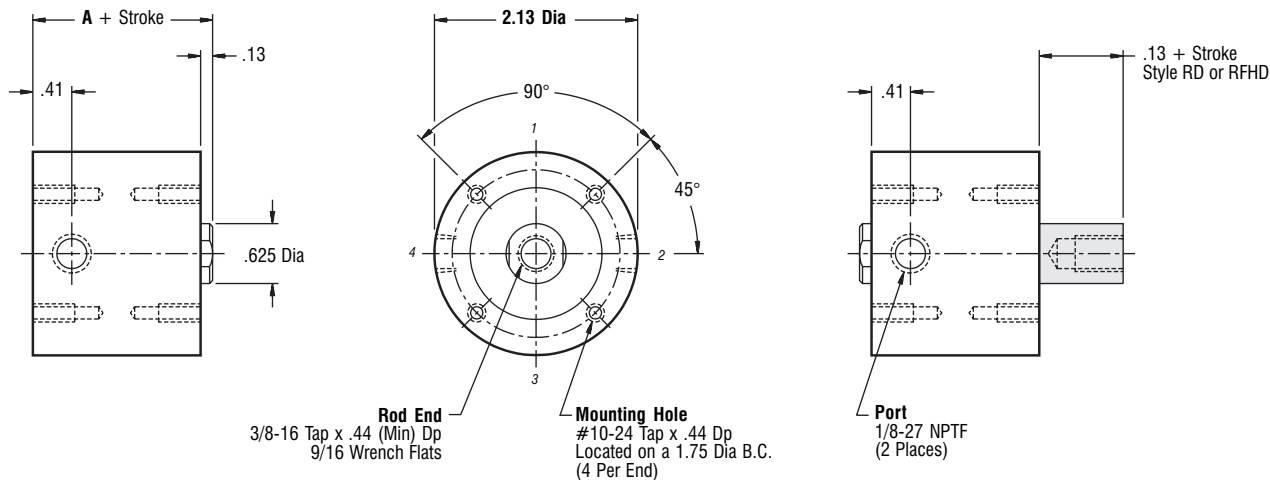

1-3/8" Bore Non Magnetic Piston

Part Number

Duty	Single Rod	Double Rod	Stock Stroke Length	A
Standard	R138x__	RD138x__	1/8, 1/4, 3/8, 1/2, 5/8, 3/4	1.13
Intermediate	RHH138x__		1/8, 1/4, 3/8, 1/2	1.38
Heavy	RFH138x__	RFHD138x__	1/8, 1/4	1.63

Standard Mounting: **TF TR TBE**
 Optional Mounting: **TM**

Part Number

Duty	Single Rod	Double Rod	Stock Stroke Length	A
Standard	R138x__	RD138x__	7/8, 1, 1-1/4, 1-1/2, 1-3/4, 2, 2-1/2, 3, 3-1/2, 4	1.13
Intermediate	RHH138x__		5/8, 3/4, 1, 1-1/4, 1-1/2, 1-3/4, 2-1/4, 2-3/4, 3-1/4, 3-3/4	1.38
Heavy	RFH138x__	RFHD138x__	3/8, 1/2, 3/4, 1, 1-1/4, 1-1/2, 2, 2-1/2, 3, 3-1/2, 4	1.63

Standard Mounting: **TF TR TBE TM**
 Optional Mounting: **TR TBE TM**

— Information same as above except where noted —

Magnetic Piston

1-3/8" Bore

Duty	Part Number		Stock Stroke Length	A
	Single Rod	Double Rod		
Standard	AR138x__	ARD138x__	1/8, 1/4, 3/8, 1/2	1.38
Intermediate	ARHH138x__		1/8, 1/4	1.63

Standard Mounting: TF TR TBE
Optional Mounting: TM

Duty	Part Number		Stock Stroke Length	A
	Single Rod	Double Rod		
Standard	AR138x__	ARD138x__	5/8, 3/4, 1, 1-1/4, 1-1/2, 1-3/4, 2-1/4, 2-3/4, 3-1/4, 3-3/4	1.38
Intermediate	ARHH138x__		3/8, 1/2, 3/4, 1, 1-1/4, 1-1/2, 2, 2-1/2, 3, 3-1/2, 4	1.63
Heavy	ARFH138x__	ARFHD138x__	1/8, 1/4, 1/2, 3/4, 1, 1-1/4, 1-3/4, 2-1/4, 2-3/4, 3-1/4, 3-3/4	1.88