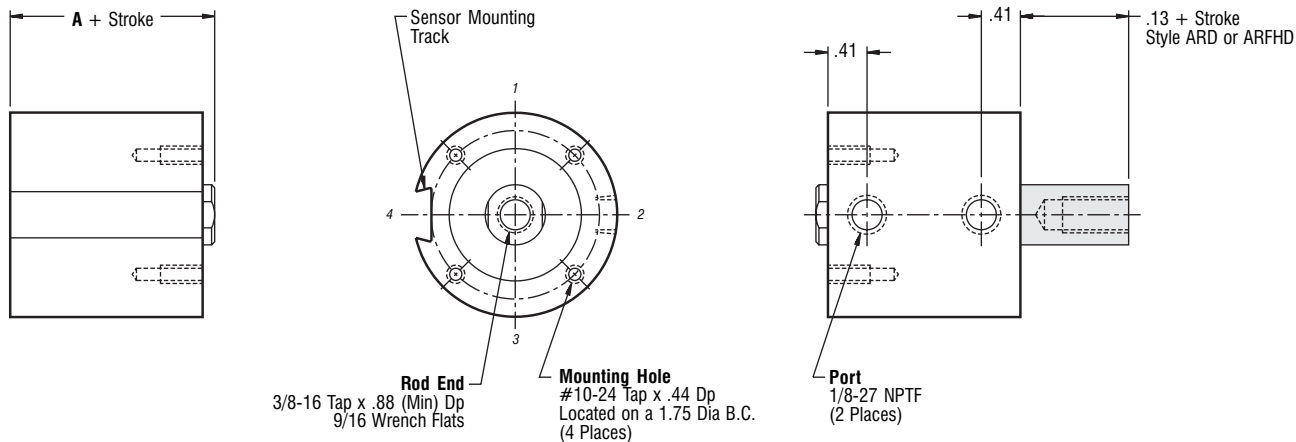

Standard Mounting: **TF TR TBE**
 Optional Mounting: **TM**

Part Number

Duty	Single Rod	Double Rod	Stock Stroke Length	A
Standard	R138x__	RD138x__	7/8, 1, 1-1/4, 1-1/2, 1-3/4, 2, 2-1/2, 3, 3-1/2, 4	1.13
Intermediate	RHH138x__		5/8, 3/4, 1, 1-1/4, 1-1/2, 1-3/4, 2-1/4, 2-3/4, 3-1/4, 3-3/4	1.38
Heavy	RFH138x__	RFHD138x__	3/8, 1/2, 3/4, 1, 1-1/4, 1-1/2, 2, 2-1/2, 3, 3-1/2, 4	1.63

Standard Mounting: **TF TR TBE TM**
 Optional Mounting: **TR TBE TM**

— Information same as above except where noted —

Magnetic Piston

1-3/8" Bore

Duty	Part Number		Stock Stroke Length	A
	Single Rod	Double Rod		
Standard	AR138x__	ARD138x__	1/8, 1/4, 3/8, 1/2	1.38
Intermediate	ARHH138x__		1/8, 1/4	1.63

Standard Mounting: TF TR TBE
Optional Mounting: TM

Duty	Part Number		Stock Stroke Length	A
	Single Rod	Double Rod		
Standard	AR138x__	ARD138x__	5/8, 3/4, 1, 1-1/4, 1-1/2, 1-3/4, 2-1/4, 2-3/4, 3-1/4, 3-3/4	1.38
Intermediate	ARHH138x__		3/8, 1/2, 3/4, 1, 1-1/4, 1-1/2, 2, 2-1/2, 3, 3-1/2, 4	1.63
Heavy	ARFH138x__	ARFHD138x__	1/8, 1/4, 1/2, 3/4, 1, 1-1/4, 1-3/4, 2-1/4, 2-3/4, 3-1/4, 3-3/4	1.88

Standard Mounting: TF TR TBE TM
Optional Mounting: TM

— Information same as above except where noted —

1-3/8" Bore • 1-3/8" Bore • 1-3/8" Bore • 1-3/8" Bore • 1-3/8" Bore