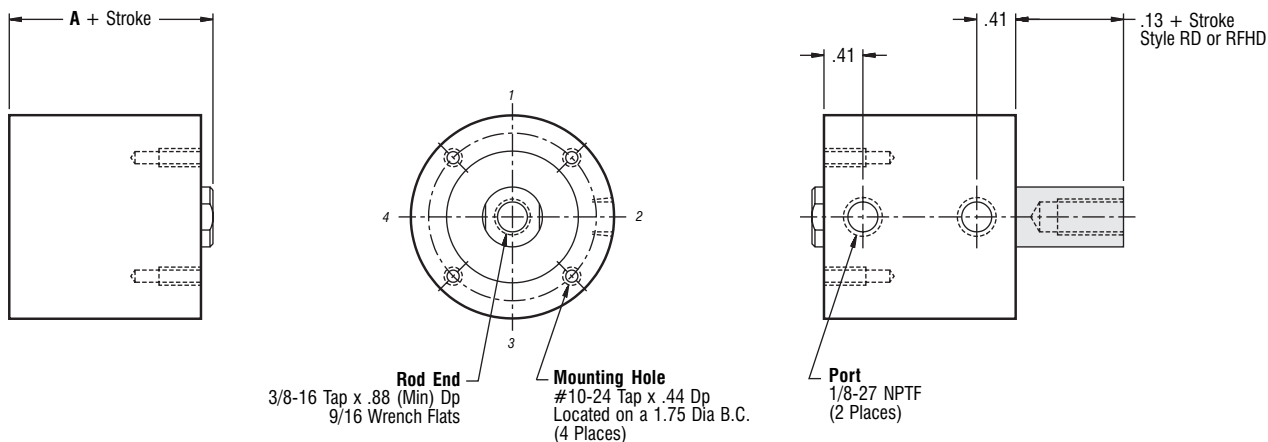

1-3/8" Bore Non Magnetic Piston

Part Number

Duty	Single Rod	Double Rod	Stock Stroke Length	A
Standard	R138x__	RD138x__	1/8, 1/4, 3/8, 1/2, 5/8, 3/4	1.13
Intermediate	RHH138x__		1/8, 1/4, 3/8, 1/2	1.38
Heavy	RFH138x__	RFHD138x__	1/8, 1/4	1.63

Standard Mounting: **TF TR TBE**
 Optional Mounting: **TM**

Part Number

Duty	Single Rod	Double Rod	Stock Stroke Length	A
Standard	R138x__	RD138x__	7/8, 1, 1-1/4, 1-1/2, 1-3/4, 2, 2-1/2, 3, 3-1/2, 4	1.13
Intermediate	RHH138x__		5/8, 3/4, 1, 1-1/4, 1-1/2, 1-3/4, 2-1/4, 2-3/4, 3-1/4, 3-3/4	1.38
Heavy	RFH138x__	RFHD138x__	3/8, 1/2, 3/4, 1, 1-1/4, 1-1/2, 2, 2-1/2, 3, 3-1/2, 4	1.63

Standard Mounting: **TF TR TBE TM**
 Optional Mounting: **TR TBE TM**

— Information same as above except where noted —

Magnetic Piston

1-3/8" Bore

Duty	Part Number		Stock Stroke Length	A
	Single Rod	Double Rod		
Standard	AR138x__	ARD138x__	1/8, 1/4, 3/8, 1/2	1.38
Intermediate	ARHH138x__		1/8, 1/4	1.63

Standard Mounting: TF TR TBE
Optional Mounting: TM

Duty	Part Number		Stock Stroke Length	A
	Single Rod	Double Rod		
Standard	AR138x__	ARD138x__	5/8, 3/4, 1, 1-1/4, 1-1/2, 1-3/4, 2-1/4, 2-3/4, 3-1/4, 3-3/4	1.38
Intermediate	ARHH138x__		3/8, 1/2, 3/4, 1, 1-1/4, 1-1/2, 2, 2-1/2, 3, 3-1/2, 4	1.63
Heavy	ARFH138x__	ARFHD138x__	1/8, 1/4, 1/2, 3/4, 1, 1-1/4, 1-3/4, 2-1/4, 2-3/4, 3-1/4, 3-3/4	1.88