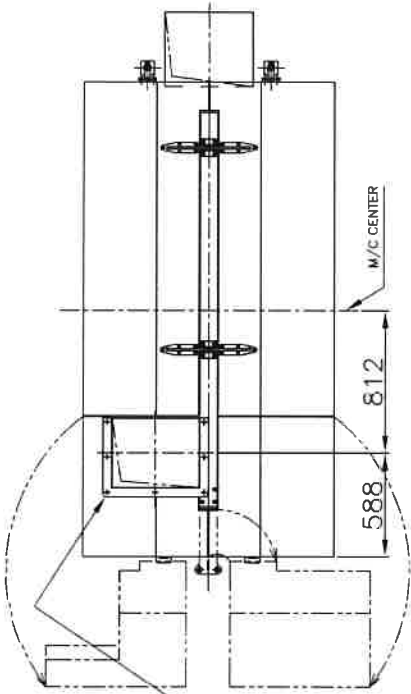

LABEL STRIPPER

DESIGNED BY	DESIGN BY	CHECK BY	DATE	SCALE	PROJECT	Customer	Customer	
SAW	SAW	JIN	02/01/2011	1:1	PRODUCTION	PTC BICYCLE PLANT	PTC BICYCLE PLANT	
 PTC Tech 株式会社 代表							NAME	DATE
							LABEL STRIPPER	2/1