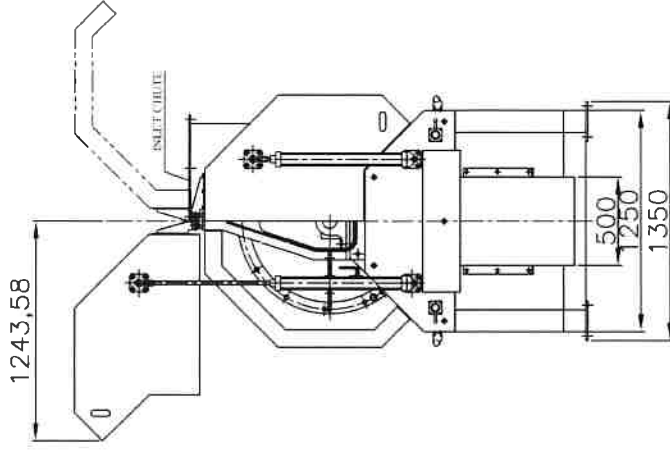

LABEL STRIPPER

DESIGNED BY	DESIGN BY	CHECK BY	DATE	SCALE	PROJECT	Customer	Customer	
SAW	SAW	JIN	02/01/2011	1:1	PRODUCTION	PTC BICYCLE PLANT	PTC BICYCLE PLANT	
 PTC Tech 株式会社 代表							NAME	DATE
							LABEL STRIPPER	2/1