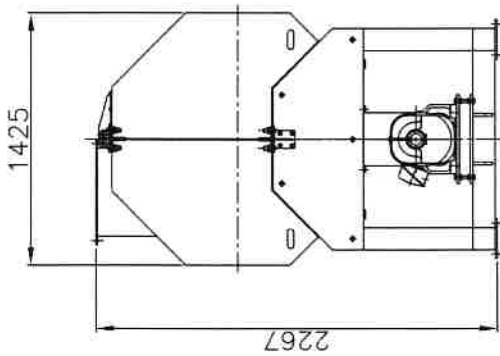

LABEL STRIPPER

DESIGNED BY	DESIGN BY	CHECK BY	DATE	SCALE	PROJECT	Customer	Customer	
SAW	SAW	JIN	02/01/2011	1:1	PRODUCTION	PTC BICYCLE PLANT	PTC BICYCLE PLANT	
 PTC Tech 株式会社 代表							NAME	DATE
							LABEL STRIPPER	2/1