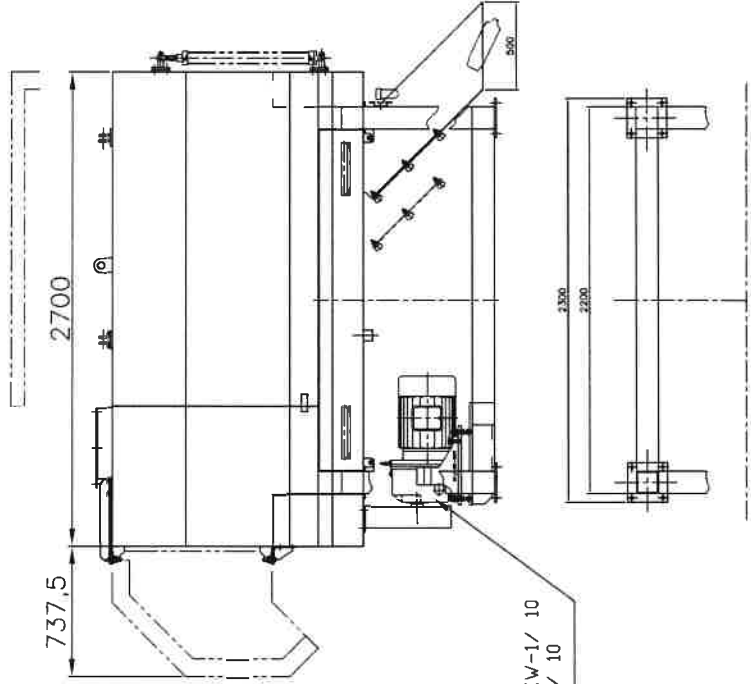

LABEL STRIPPER

DESIGNED BY	DESIGN BY	CHECK BY	DATE	SCALE	PROJECT	Customer	Customer	
SAW	SAW	JIN	02/01/2011	1:1	PRODUCTION	PTC BICYCLE PLANT	PTC BICYCLE PLANT	
 PTC Tech 株式会社 代表							NAME	DATE
							LABEL STRIPPER	2/1