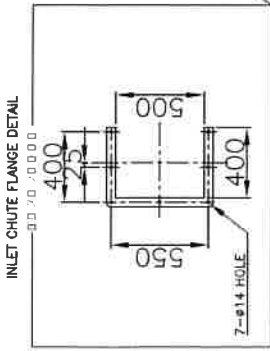

LABEL STRIPPER

DESIGNED BY	DESIGN BY	CHECK BY	DATE	SCALE	PROJECT	Customer	Customer	
SAW	SAW	JIN	02/01/2011	1:1	PRODUCTION	PTC BICYCLE PLANT	PTC BICYCLE PLANT	
 PTC Tech 株式会社 代表							NAME	DATE
							LABEL STRIPPER	2/1