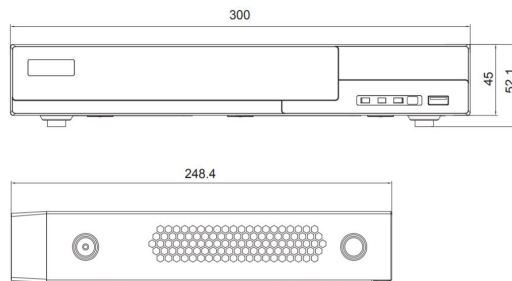

◆ Dimension

16 CH Hybrid 5IN1 DVR

◆ Technical Specifications

Model		HVR-7916HK	
Input	AHD/TVI/CVI	16CH	
	Max IPC Connection	16CH (8+8)	
	Total Connection	24CH	
Output	HDMI	1920x1080 / 1280x1024 / 1024x768	
	VGA	1920x1080 / 1280x1024 / 1024x768	
	CVBS	MAIN / SPOT	
Compression Method		H.265 High Profile	
Display Channel		1 / 4 / 9 / 16	
IPC Connection		4MP / 3MP / 1080P / 720P (Automatically adjustment by DVR)	
Recording Resolution	HD Analog	5MPL	160
		4MPL	192
		1080P	240
	HD Analog	720P/1080Lite/960H	480
		3MP/4MP	30/CH
		1080P/720P	30/CH
Access Load (Mbps)		32 (8CH), 72 (16CH)	
Simultaneously Local Playback		16CH	
Record Quality		Highest / Higher / Medium / Lower / Lowest	
Recording Mode		Auto / manual / schedule / motion / alarm	
Playback Mode		Date & Time search / Event search	
Multi-task		Live / Record / Play / Network / Backup	
Motion Detect		22x18 grids camera for all channel	
Audio		8 input, 1 output	
Alarm		16 input, 4 output	
Storage		SATA x 2(Support 10TB each)	
Backup		USB 2.0 / Network remote backup	
PTZ Control		PELCO-P, PELCO-D, CoC (UTC)	
Mobile Surveillance		iPhone / iPad / Android	
E-SATA		1	
Ethernet		10/100/1000 M Base-T	
Network-Function		Support licensed CMS / APP/ IE	
Network Connection		TCP/IP, PPPoE, DHCP, DDNS(Auto DDNS)	
Client Application		Display / Playback / Backup / DVR control / PTZ Control	
Power Source		DC12V	
Operating Temperature		5°C ~ 40°C (41°F ~ 104°F)	
Dimension		380(W) x 52.1(H) x 268.4(D) mm	