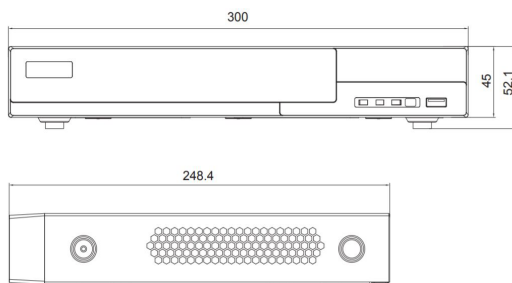

HVR-7908HK

◆ Key Features

- └ AHD/TVI/CVI/CVBS/IP record.
- └ H.265 high profile compression algorithm, low bit rate, high picture quality.
- └ Dual stream - individual network video streaming and DVR record streaming.
- └ Phone remote view (iPhone / iPad / Android).
- └ Support P2P. QR code connection.
- └ Device ID setup for control keyboard.
- └ AHD/TVI 5MP/4MP camera input.

◆ Dimension

8 CH Hybrid 5IN1 DVR

◆ Technical Specifications

Model		HVR-7908HK	
Input	AHD/TVI/CVI	8CH	
	Max IPC Connection	12CH (8+4)	
	Total Connection	12CH	
Output	HDMI	1920x1080 / 1280x1024 / 1024x768	
	VGA	1920x1080 / 1280x1024 / 1024x768	
	CVBS	MAIN / SPOT	
Compression Method		H.265 High Profile	
Display Channel		1 / 4 / 9 / 16	
IPC Connection		4MP / 3MP / 1080P / 720P (Automatically adjustment by DVR)	
Recording Resolution	HD Analog	5MPL	80
		4MPL	96
		1080P	120
	HD Analog	720P/1080Lite/960H	240
		3MP/4MP	30/CH
		1080P/720P	30/CH
Access Load (Mbps)		32 (4CH), 60 (12CH)	
Simultaneously Local Playback		8CH	
Record Quality		Highest / Higher / Medium / Lower / Lowest	
Recording Mode		Auto / manual / schedule / motion / alarm	
Playback Mode		Date & Time search / Event search	
Multi-task		Live / Record / Play / Network / Backup	
Motion Detect		22x18 grids camera for all channel	
Audio		8 input, 1 output	
Alarm		8 input, 2 output	
Storage		SATA x 1(Support 10TB each)	
Backup		USB 2.0 / Network remote backup	
PTZ Control		PELCO-P, PELCO-D, CoC (UTC)	
Mobile Surveillance		iPhone / iPad / Android	
E-SATA		1	
Ethernet		10/100 M Base-T	
Network-Function		Support licensed CMS / APP/ IE	
Network Connection		TCP/IP, PPPoE, DHCP, DDNS(Auto DDNS)	
Client Application		Display / Playback / Backup / DVR control / PTZ Control	
Power Source		DC12V	
Operating Temperature		5°C ~ 40°C (41°F ~ 104°F)	
Dimension		300(W) x 52.1(H) x 248.4(D) mm	