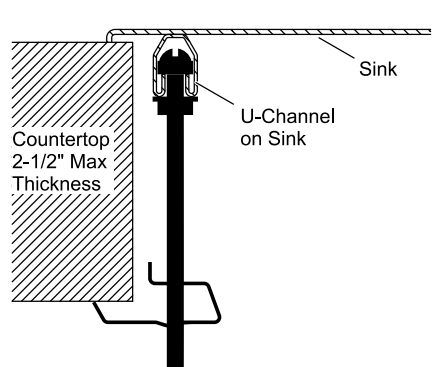

33" x 22" x 9-5/16" top-/under-mount large single-bowl kitchen sink  
K-3821-1-NA

**91915**  
(Qty 4)

**1150001**  
(Qty 10)

**1173293**  
(Qty 6)

**1177160 (1130570)**  
(12 個/梱包)

**1177161 (Qty 12)**  
Use this kit in place of 1177160  
for thicker countertops  
(up to 2-1/2")