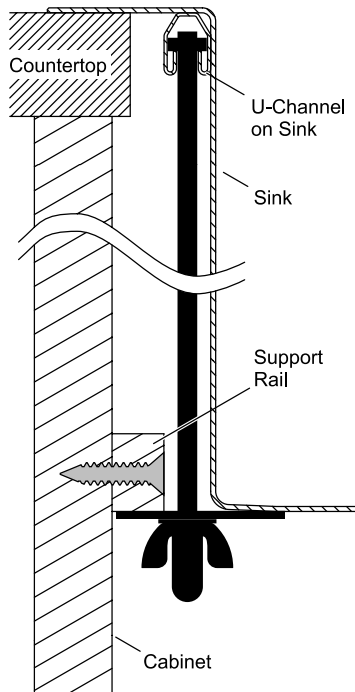

33" x 22" x 9-5/16" top-/under-mount large single-bowl kitchen sink  
K-3821-1-NA

**91915**  
(Qty 4)

**1150001**  
(Qty 10)

**1173293**  
(Qty 6)

**1177160 (1130570)**  
(12 個/梱包)

**1177161 (Qty 12)**  
Use this kit in place of 1177160  
for thicker countertops  
(up to 2-1/2")