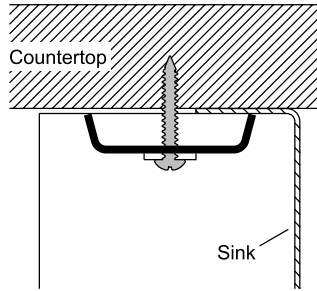

33" x 22" x 9-5/16" top-/under-mount large single-bowl kitchen sink  
K-3821-1-NA

**91915**  
(Qty 4)

**1150001**  
(Qty 10)

**1173293**  
(Qty 6)

**1177160 (1130570)**  
(12 個/梱包)

**1177161 (Qty 12)**  
Use this kit in place of 1177160  
for thicker countertops  
(up to 2-1/2")