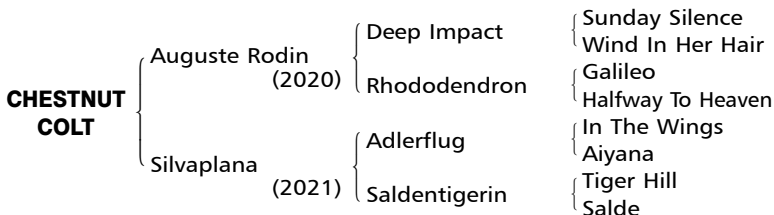

493 CHESTNUT COLT Foaled February 6, 2026

Consigned by Paca Paca Farm

[Sadler's Wells 4SX4D]

By **AUGUSTE RODIN (IRE)**. Classic winner in England, Ireland and Graded race winner in N.A., Derby S. **[G1]**, Irish Derby **[G1]**, Breeders' Cup Turf **[G1]**, Irish Champion S. **[G1]**, Prince of Wales's S. **[G1]**, etc. Out of Rhododendron **[G1]**. Retired to stud in 2025. **His first foals are weanlings of 2026.** Son of champion Deep Impact, champion sire in Japan, sire of 20 champions in Japan, Kizuna (Champion sire in Japan).

1st dam

SILVAPLANA (GER), by Adlerflug (GER). Placed in 2 starts in Germany. Half-sister to **SALOMINA (GER)**, **SALUT (GER)**, **Skyful Sea (FR)**. This is her first foal.

2nd dam

SALDENTIGERIN (GER), by Tiger Hill (IRE). 3 wins in Germany, Baden Wurttemberg Trophy **[G3]**, Jean Harzheim-Rennen **[L]**, 2nd Preis von Europa **[G1]**, Schwarzgold-Rennen **[G3]**, Furstenberg-Rennen **[G3]**, Frankfurter Stutenpreis der Mehl-Muhlen-Stiftung **[G3]**, 3rd Preis der Diana-Deutsches Stuten Derby **[G1]**, Euro Cup **[G2]**; placed in Italy, 2nd Premio Dormello **[G3]**. Half-sister to **SALDENSCHWINGE (GER) ([G3])**, **SALDENNAHE (GER) ([L])**, **SALDEN LICHT (GB) ([L])**. Dam of —