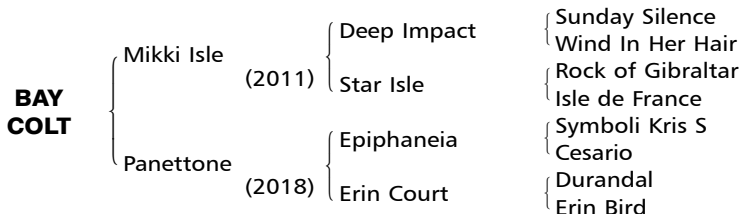

BAY COLT Foaled January 22, 2026

464

Consigned by Shadai Farm

[Sunday Silence 3SX4DX5D]

By **MIKKI ISLE (JPN)**. 2016 Best sprinter or miler in Japan, Mile Championship **[G1]**, NHK Mile Cup **[G1]**, Swan S. **[G2]**, 2nd Sprinters S. **[G1]**, Takamatsunomiya Kinen **[G1]**, etc. Retired to stud in 2017. Sire of NAMURA CLAIR (Hanshin Cup **[G2]**, 2nd Takamatsunomiya Kinen **[G1]** (3 times)), MEIKEI YELL (Keio Hai Spring Cup **[G2]**), WILLIAM BAROWS (Tokai S. **[G2]**), LA LA CHRISTINE (Kyoto Himba S. **[G3]**), NAMURA FRANK (2026 **[L]**), etc.