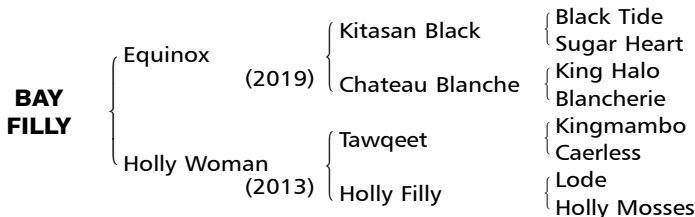

**BAY FILLY** Foaled April 14, 2026

Consigned by ASRUN CO., LTD.

[Mr. Prospector 4DX4D, Halo 5SX5S]

By **EQUINOX (JPN)**. 2022 and 2023 Horse of the year in Japan, 2022 Best 3-year-old colt in Japan, 2023 Best older horse in Japan, Japan Cup **[G1]**, Arima Kinen (Grand Prix) **[G1]**, Tenno Sho (Autumn) **[G1]** (twice), Dubai Sheema Classic **[G1]**-ntr, etc. Retired to stud in 2024. **His first foals are yearlings of 2026**. Son of champion Kitasan Black, sire of Croix du Nord (2026 Tenno Sho (spring) **[G1]**, 2026 Osaka Hai **[G1]**), etc.

**1st dam**

**HOLLY WOMAN (ARG)**, by Tawqeet (USA). 10 wins in Argentina, Gran Premio Maipu **[G1]** (D1000m), Clasico Venezuela **[G2]** (D1000m), Clasico Loteria de la Ciudad de Buenos Aires **[G3]** (D1000m), Clasico Ocurrencia **[G3]** (T1000m), Clasico General Francisco B. Bosch **[G3]** (D1000m), Clasico Republica de Panama **[G3]** (D1000m), Clasico Mexico **[G3]** (D1000m), 4th Clasico General Francisco B. Bosch **[G3]**. Sister to **FILLY'S TAWQEET (ARG)**, half-sister to **HOLLY GHOST (ARG)**. Dam of 3 foals of racing age, 2 to race, 1 winner —

**HOLLY WOMAN (ARG)** (f. by Tawqeet (USA)). Black-type winner, above.

**FILLY'S TAWQEET (ARG)** (f. by Tawqeet (USA)). 7 wins in Argentina, Clasico Republica de Panama **[G3]**.

**HOLLY GHOST (ARG)** (g. by Perfectperformance (USA)). 2 wins in Argentina; 6 wins in Singapore, New Year Cup **[L]**, 2nd Colonial Chief S. **[L]**, 3rd Singapore Gold Cup **[L]**, Fortune Bowl **[L]**.

Christmas Lady (ARG). Placed in Argentina. Dam of **Navidad Iberica (ARG)** (2nd Clasico Diego White **[G3]**).