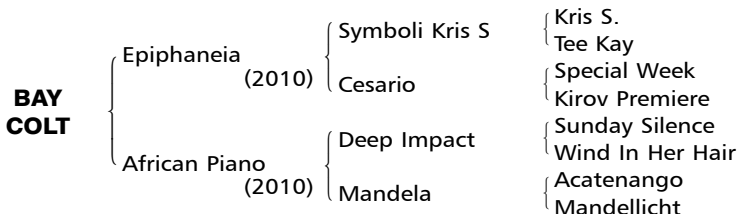

Consigned by Murakami Kinya Farm

[Sunday Silence 3DX4S, Hail to Reason 5SX5D, Northern Dancer 5SX5D]

By **EPIPHANEIA (JPN)**. 2025 Champion juvenile sire in Japan, Japan Cup **[G1]**, Kikuka Sho (Japanese St. Leger) **[G1]**, etc. Retired to stud in 2015. Sire of EFFORIA (Horse of the year in Japan, Tenno Sho (autumn) **[G1]**), DANON DECILE (Japanese Derby **[G1]**), DARING TACT (Japanese Oaks **[G1]**), STELLENBOSCH (Japanese 1000 Guineas **[G1]**), BLOW THE HORN (Takarazuka Kinen **[G1]**), TEN HAPPY ROSE **[G1]**, CIRCLE OF LIFE **[G1]**, etc.

1st dam

AFRICAN PIANO (JPN), by Deep Impact (JPN). Unraced. Sister to **WORLD PREMIERE (JPN)**, **WORLD ACE (JPN)**, half-sister to **WELTREISENDE (JPN)**. Dam of 9 foals of racing age, 6 to race, 5 winners —