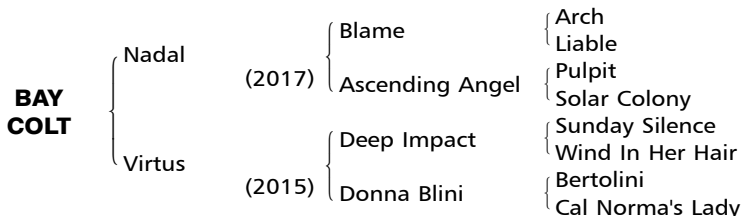

Consigned by Northern Farm

[Danzig 4DX5S, Mr. Prospector 5SX5S, Lyphard 5DX5D]

By **NADAL (USA)**. 2024 Champion first crop sire in Japan. Graded race winner in N.A., Arkansas Derby **[G1]**, Rebel S. **[G2]**, San Vicente S. **[G2]**. Retired to stud in 2021. Sire of MEMORIA CAFE (2026 Empress Hai **[L]**), 2026 Hyogo Jo O Hai **[L]**), CLAY KING (2nd Unicorn S. **[G3]**), PROMISED GENE (2026 2nd Hyogo JO O Hai **[L]**), TRIGLAV HILL (2026 2nd **[L]**), HIRUNO HAMBURG (3rd **[G3]**), REINA DE ARCILLA (2026 3rd **[L]**), etc.

1st dam

VIRTUS (JPN), by Deep Impact (JPN). Winner in Japan. Sister to **GEN-TILDONNA (JPN)**, **DONAU BLUE (JPN)**, **Donna Attraente (JPN)**, half-sister to **Suleyman (JPN)**. Dam of 2 foals of racing age, 1 to race —
Taisei (JPN) (24 c. by Rulership (JPN)). In Training.