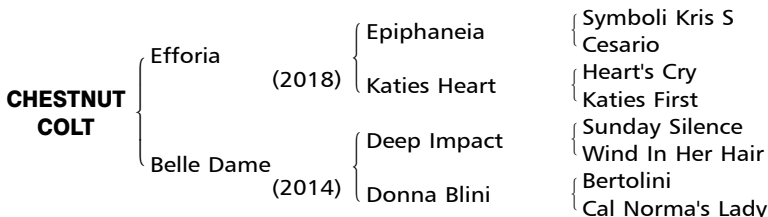

165 CHESTNUT COLT Foaled February 11, 2025

Consigned by Northern Farm

[Sunday Silence 3DX4SX5S, Lyphard 5DX5D]

By **EFFORIA (JPN)**, 2021 Horse of the year in Japan, Arima Kinen (Grand Prix) [G1], Tenno Sho (autumn) [G1], Satsuki Sho (Japanese 2000 Guineas) [G1], etc. Brother to Jocelyn (2026 Kokura Daishoten [G3]). Retired to stud in 2023. **His first foals are 2-year-old of 2026.** Son of Epiphaneia (2025 Champion juvenile sire in Japan), sire of Danon Decile (Japanese Derby [G1]), BLOW THE HORN [G1], STELLENBOSCH [G1], etc.

1st dam

BELLE DAME (JPN), by Deep Impact (JPN). Unplaced in 3 starts in Japan.

Sister to **GENTILDONNA (JPN)**, **DONAU BLUE (JPN)**, **Donna Attraente (JPN)**, half-sister to **Suleyman (JPN)**. Dam of 5 foals of racing age, 4 to race, 2 winners —