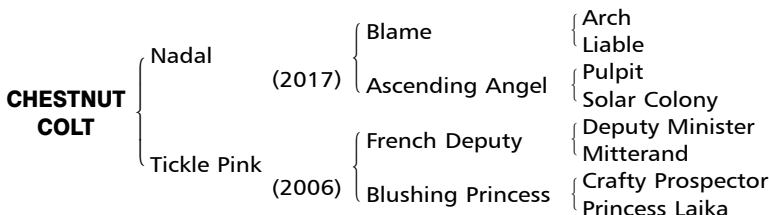

CHESTNUT COLT Foaled May 14, 2025

Consigned by Orite Stud

92

[Mr. Prospector 4DX5SX5S, Northern Dancer 5DX5D]

By **NADAL (USA)**. 2024 Champion first crop sire in Japan. Graded race winner in N.A., Arkansas Derby **[G1]**, Rebel S. **[G2]**, San Vicente S. **[G2]**. Retired to stud in 2021. Sire of MEMORIA CAFE (2026 Empress Hai **[L]**), 2026 Hyogo Jo O Hai **[L]**), CLAY KING (2nd Unicorn S. **[G3]**), PROMISED GENE (2026 2nd Hyogo JO O Hai **[L]**), TRIGLAV HILL (2026 2nd **[L]**), HIRUNO HAMBURG (3rd **[G3]**), REINA DE ARCILLA (2026 3rd **[L]**), etc.

1st dam

TICKLE PINK (JPN), by French Deputy (USA). Winner in Japan. Sister to **FIRST BLUSH (USA)**, half-sister to **ALL BLUSH (JPN)**. Dam of 10 foals of racing age, 8 to race, 6 winners —

TICKLE GOLD (JPN) (11 f. by Stay Gold (JPN)). 3 wins in Japan.

Akito Crescent (JPN) (12 c. by War Emblem (USA)). 7 wins in Japan, 131,414,000Yen, Galaxy S. [OP] (D1400m), Shoryu S. [OP] (D1400m), Kamakura S. (D1400m), Christmas Carol Sho (D1400m), 2nd Keyaki S. **[L]**, 3rd Musashino S. **[G3]**, Shimotsuki S. **[L]**, Enif S. **[L]**, Seiryu S. [OP], Tokai Oka Sho.

ANGE DESIR (JPN) (14 f. by Deep Impact (JPN)). 6 wins in Japan, 206,522,000Yen, JBC Ladies' Classic **[L]** (D1800m), Empress Hai **[L]** (D2100m), Sparking Lady Cup **[L]** (D1600m), Marine Cup **[L]** (D1600m), 2nd Kanto Oaks **[L]**, Queen Sho **[L]**, 3rd Ladies Prelude **[L]**, 4th Champions Cup **[G1]**, Ladies Prelude **[L]**, 5th Elm S. **[G3]**, JBC Ladies' Classic **[L]**.

ARDORE (JPN) (15 c. by Orfevre (JPN)). 12 wins in Japan, Brilliant S. **[L]** (D2100m), Aso S. [OP] (D1700m), Nayabashi S. (D1900m), Isezaki Tokubetsu (D2100m), 2nd Nigawa S. **[L]**, 3rd July S. **[L]**, Aldebaran S. [OP], 4th Heian S. **[G3]**, 5th Antares S. **[G3]**.

RAVISSEMENT (JPN) (16 c. by Lord Kanaloa (JPN)). 3 wins in Japan.

INSPIRARE (JPN) (18 f. by Duramente (JPN)). 2 wins in Japan.

Ray Sprint (JPN) (24 c. by Happy Sprint (JPN)). In Training.

2nd dam

BLUSHING PRINCESS (USA), by Crafty Prospector (USA). Unplaced in 1 start in N.A. Half-sister to **COOL GOLD MOOD (USA)**. Dam of —

FIRST BLUSH (USA) (c. by French Deputy (USA)). 7 wins in N.A., Spectacular Bid S. **[G3]**, 3rd Bold Ruler H. **[G3]**.

ALL BLUSH (JPN) (c. by War Emblem (USA)). 8 wins in Japan, 255,670,000Yen, Kawasaki Kinen **[L]**, Urawa Kinen **[L]**, 2nd Kashiwa Kinen **[L]**, 3rd Kawasaki Kinen **[L]**, Urawa Kinen **[L]**, Diolite Kinen **[L]**. Sire.

3rd dam

PRINCESS LAIKA (USA), by Blushing Groom (FR). Placed in N.A. Half-sister to **PASSING MOOD (USA)**. Grandam of **HEALTHY ADDICTION (USA)** (Santa Margarita Invitational H. **[G1]**).