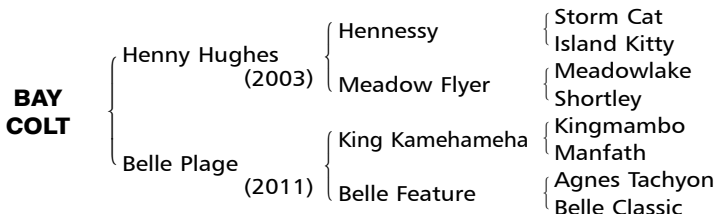

BAY COLT Foaled February 19, 2025

Consigned by Oiwake Farm

[Raise a Native 5SX5D]

By **HENNY HUGHES (USA)**. Graded race winner in N.A., Vosburgh S. **[G1]**, King's Bishop S. **[G1]**, 2nd Breeders' Cup Juvenile **[G1]**, etc. Retired to stud in 2007. Sire of BEHOLDER (Champion 2yo filly, champion 3yo filly, champion older mare (twice) in USA, Breeders' Cup Distaff **[G1]**), ASIA EXPRESS (Best 2yo colt in Japan, Asahi Hai Futurity S. **[G1]**), MOANIN (February S. **[G1]**), MERRY MEADOW **[G2]**, WIDE PHARAOH **[G2]**, etc.

1st dam

BELLE PLAGE (JPN), by King Kamehameha (JPN). 3 wins in Japan. Dam of 6 foals of racing age, 6 to race, all winners —

ROSCOFF (JPN) (18 c. by Orfevre (JPN)). 3 wins in Japan, 2 wins over jumps in Japan, Kokura Summer Jump, 2nd Tokyo Jump S., 4th Tokyo Jump S.