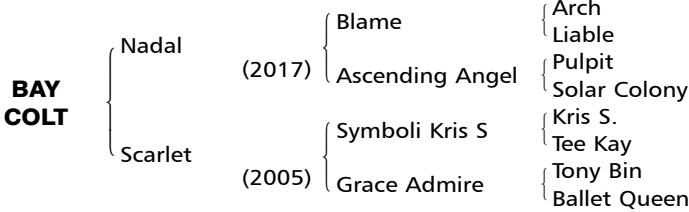

BAY COLT Foaled April 26, 2025

Consigned by Grace Co., Ltd

(Kris S. 3DX4S, Mr. Prospector 5SX5S, Seattle Slew 5SX5D)

By **NADAL (USA)**. 2024 Champion first crop sire in Japan. Graded race winner in N.A., Arkansas Derby [G1], Rebel S. [G2], San Vicente S. [G2]. Retired to stud in 2021. Sire of MEMORIA CAFE (2026 Empress Hai [L]), 2026 Hyogo Jo O Hai [L]), CLAY KING (2nd Unicorn S. [G3]), PROMISED GENE (2026 2nd Hyogo JO O Hai [L]), TRIGLAV HILL (2026 2nd [L]), HIRUNO HAMBURG (3rd [G3]), REINA DE ARCILLA (2026 3rd [L]), etc.

1st dam

SCARLET (JPN), by Symboli Kris S (USA). Unraced. Half-sister to **LINCOLN (JPN)**, **VICTORY (JPN)**, **Glorious Days (JPN)**. Dam of 8 foals of racing age, 5 to race, all winners —

TABLET (JPN) (10 c. by Deep Impact (JPN)). 2 wins in Japan, Kunisaki Tokubetsu (T2000m).