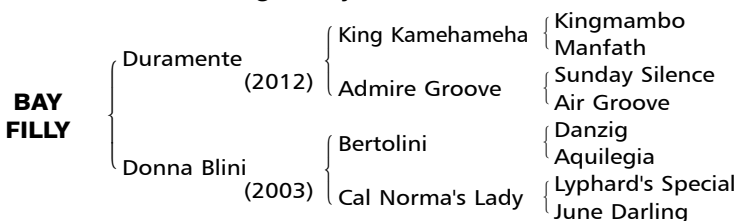

# BAY FILLY Foaled January 30, 2022

94

Consigned by Northern Farm

[Northern Dancer 4DX5D, Raise a Native 5SX5D]

By **DURAMENTE (JPN)**. 2022 Champion juvenile sire in Japan. 2015 Best 3yo colt in Japan, Tokyo Yushun (Japanese Derby) **[G1]**, etc. Retired to stud in 2017. Sire of **LIBERTY ISLAND** (2023 Japanese Oaks **[G1]**, 2023 Japanese 1000 Guineas **[G1]**, 2022 Best 2yo filly in Japan), **TITLEHOLDER** (2022 Best older horse in Japan), **STARS ON EARTH** (2022 Best 3yo filly in Japan), **CHAMPAGNE COLOR** (2023 NHK Mile Cup **[G1]**), **DURA EREDE** **[G1]**, etc.

## 1st dam

**DONNA BLINI (GB)**, by Bertolini (USA). 4 wins in England, Cheveley Park S **[G1]** (T6f), Cherry Hinton S **[G2]** (T6f), 2nd Summer S **[G3]**, Hilary Needler Trophy **[L]**. Half-sister to **MAGICAL (GB)**. Dam of 12 foals of racing age, 11 to race, 8 winners —

**METHUSELAH (JPN)** (19 c. by Kitan Black (JPN)). 3 wins in Japan.

**Istros (JPN)** (20 g. by Lord Kanaloa (JPN)). Placed in Japan.