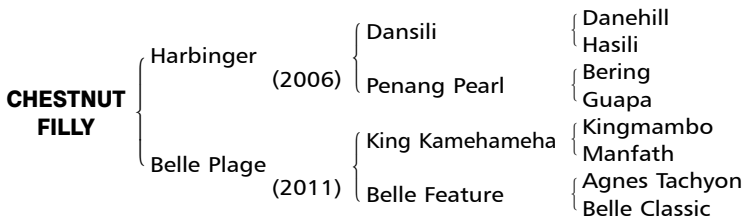

Consigned by Oiwake Farm

[Northern Dancer 5SX5S]

By **HARBINGER (GB)**. 2014 Champion first crop sire in Japan, Group race winner in England, King George VI & Queen Elizabeth S. **[G1]**, Hardwicke S. **[G2]**, etc. Retired to stud in 2011. Sire of DEIRDRE (Nassau S. **[G1]**, Shuka Sho **[G1]**), NORMCORE (Victoria Mile **[G1]**), BLAST ONEPIECE (Best 3yo colt in Japan, Arima Kinen **[G1]**), MOZU KATCHAN (Queen Elizabeth II Cup **[G1]**), PERSIAN KNIGHT (Mile Championship **[G1]**), etc.

1st dam

BELLE PLAGE (JPN), by King Kamehameha (JPN). 3 wins in Japan. Her first foal is 2-year-old, who has not started.

Roscoff (JPN) (18 c. by Orfevre (JPN)). In Training.

2nd dam

BELLE FEATURE (JPN), by Agnes Tachyon (JPN). 3 wins in Japan. Half-sister to **Keiai Kite (JPN)**. Dam of —

5th dam

Bel Sheba (USA), by Lt. Stevens (USA). 5 wins in N.A., 3rd Adirondack S. Half-sister to **EAGER EAGLE (USA)**. Dam of —

ALYSHEBA (USA). 11 wins in N.A., horse of the year in USA, champion 3-year-old colt in USA, champion older horse in USA, Kentucky Derby **[G1]**, Preakness S **[G1]**, Breeders' Cup Classic **[G1]**, Super Derby **[G1]**, Santa Anita H **[G1]**. Sire.

ALYSBELLE (USA). 4 wins in N.A., La Canada S **[G2]**, Variety Queen S, 3rd Hollywood Oaks **[G1]**. Dam of **MATIKANE KINNOHOSI (USA)** (American Jockey Club Cup **[JPN2]**), grandam of **MACHIKANENIHOMBARE (JPN)** (Elm S **[G3]**).