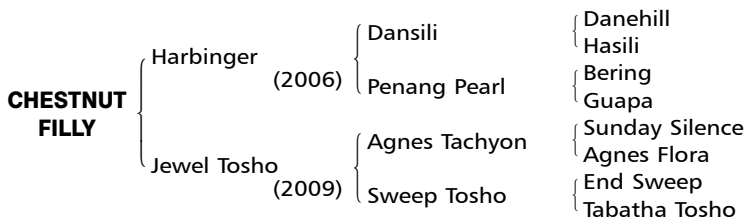

# 487 CHESTNUT FILLY Foaled February 7, 2020

Consigned by Northern Farm

[Northern Dancer 5SX5S, Lyphard 5SX5D]

By **HARBINGER (GB)**. 2014 Champion first crop sire in Japan, Group race winner in England, King George VI & Queen Elizabeth S. **[G1]**, Hardwicke S. **[G2]**, etc. Retired to stud in 2011. Sire of DEIRDRE (Nassau S. **[G1]**, Shuka Sho **[G1]**), NORMCORE (Victoria Mile **[G1]**), BLAST ONEPIECE (Best 3yo colt in Japan, Arima Kinen **[G1]**), MOZU KATCHAN (Queen Elizabeth II Cup **[G1]**), PERSIAN KNIGHT (Mile Championship **[G1]**), etc.

## 1st dam

JEWEL TOSHO (JPN), by Agnes Tachyon (JPN). 3 wins in Japan. Dam of 4 foals of racing age, 2 to race, 1 winner —  
ADMIRE URANUS (JPN) (16 c. by Harbinger (GB)). Winner in Japan.  
Namura Iroha (JPN) (17 f. by Curren Black Hill (JPN)). Placed in Japan.  
Star Jewel (JPN) (18 f. by Orfevre (JPN)). In Training.

## 3rd dam

TABATHA TOSHO (JPN), by Dancing Brave (USA). Winner in Japan. Half-sister to **Tosho Noah (JPN)**. Dam of —  
**SWEEP TOSHO (JPN)**. Black-type winner, above.  
**TOSHO FREAK (JPN)**. 8 wins in Japan, Kanetsu S **[L]**, 2nd Miyako S **[G3]**, Antares S **[G3]**, Nagoya Grand Prix **[L]**, Diolite Kinen **[L]**, BSN Sho **[L]**, 3rd Kawasaki Kinen **[L]**, Mercury Cup **[L]**.  
Virgin Toshō (JPN). Unraced. Dam of **Tosho Cousin (JPN)** (2nd Negishi S **[G3]**, Kurofune Sho **[L]**).