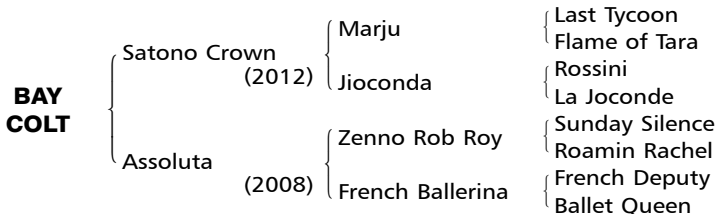

# BAY COLT Foaled February 16, 2020

Consigned by Northern Farm

# 430

[Northern Dancer 5SX5D, Mr. Prospector 5SX5D]

By **SATONO CROWN (JPN)**. Graded and Group race winner in Japan and Hong Kong, Takarazuka Kinen [G1], Hong Kong Vase [G1], Kyoto Kinen [G2] (twice), 3rd Tokyo Yuhsun (Japanese Derby) [G1], etc. Brother to Lightning Pearl (Cheveley Park S. [G1]), Jolie Jioconde (3rd [G3]), half-brother to Figlio Allegro (2020 3rd Aoba Sho [G2]). Retired to stud in 2019. **His first foals are weanlings of 2020.** Son of Marju, sire of Soviet Song [G1], etc.