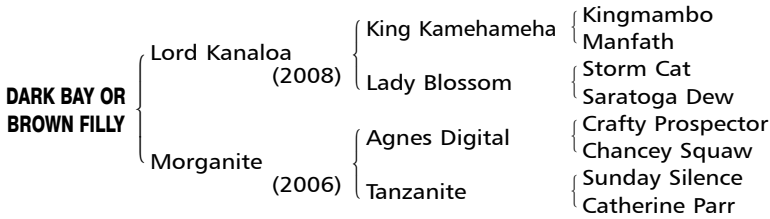

Consigned by Northern Farm

[Mr. Prospector 4SX4D, In Reality 5SX5D]

By **LORD KANALOA (JPN)**. 2017 Champion first crop sire in Japan, 2013 Horse of the year in Japan, Hong Kong Sprint **[G1]** (twice), etc. Retired to stud in 2014. Sire of **ALMOND EYE** (Horse of the year in Japan, Japan Cup **[G1]**, 2020 Victoria Mile **[G1]**), **TAGALOA** (2020 MRC Blue Diamond S. **[G1]**), **SATURNALIA** (Japanese 2000 Guineas **[G1]**), **STELVIO** (Mile Championship **[G1]**), **DANON SMASH [G2]**, **DIATONIC [G2]**, **FANTASIST [G2]**, etc.

**1st dam**

**MORGANITE (JPN)**, by Agnes Digital (USA). 4 wins in Japan, Suma Tokubetsu (T1800m), Yuzuki Tokubetsu (T2000m), set ntr at Hanshin, T1800m. Half-sister to **DANBURITE (JPN)**, **Labradorite (JPN)**. Dam of 6 foals of racing age, 5 to race, 4 winners —

**BLACK SPINEL (JPN)** (13 g. by Tanino Gimlet (JPN)). 5 wins in Japan, Tokyo Shimbun Hai **[G3]** (T1600m), Shirafuji S **[L]** (T2000m), Hagi S **[L]** (T1800m), Shirayuri S **[OP]** (T1800m), 2nd Naruo Kinen **[G3]**, Kyoto Kimpai **[G3]**, Sumire S **[OP]**, Nojigiku S **[OP]**, 3rd Wakagoma S **[L]**, 4th Milers Cup **[G2]**, Kyoto Shimbun Hai **[G2]**.

**TANZANITE (JPN)**, by Sunday Silence (USA). 3 wins in Japan. Half-sister to **ALONDITE (JPN)**. Dam of —

**DANBURITE (JPN)** (g. by Rulership (JPN)). 4 wins in Japan, Kyoto Kinen **[G2]**, American Jockey Club Cup **[G2]**, 2nd Kyoto Daishoten **[G2]**, Saudi Arabia Royal Cup **[G3]**, 3rd Satsuki Sho (Japanese 2000 Guineas) **[G1]**, All Comers **[G2]**, Yayoi Sho **[G2]**, Kisaragi Sho **[G3]**.