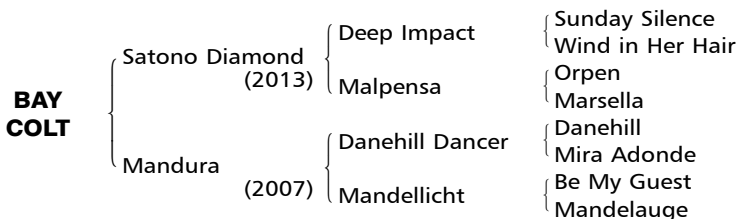

# BAY COLT Foaled February 22, 2020

Consigned by Northern Farm

# 416

[Halo 4SX5S, Danzig 4DX5S, Northern Dancer 4DX5D]

By **SATONO DIAMOND (JPN)**. 2016 Best 3-year-old colt in Japan, Arima Kinen (Grand Prix) **[G1]**, Kikuka Sho (Japanese St.Leger) **[G1]**, 2nd Tokyo Yushun (Japanese Derby) **[G1]**, 3rd Satsuki Sho (Japanese 2000 Guineas) **[G1]**, Tenno Sho (spring) **[G1]**, etc. Out of Malpensa (G.P. Copa de Plata-R.V. Mansilla **[G1]**). Retired to stud in 2019. **His first foals are weanlings of 2020.** Son of champion Deep Impact, champion sire in Japan.

## 1st dam

**MANDURA (GER)**, by Danehill Dancer (IRE). Winner in Germany. Half-sister to **MANDURO (GER)**, **MANDELA (GER)**. Dam of 6 foals of racing age, 5 to race, 2 winner —

MARELLE (GER) (12 f. by Raven's Pass (USA)). Winner in France.

**MANDELA (GER)** (f. by Acatenango (GER)). 2 wins in Germany, Diana-Trial-Las Vegas-Slenderella-Rennen **[L]**, 3rd Preis der Diana Deutsches Stuten-Derby **[G1]**; winner in N.A., 3rd Santa Barbara H **[G2]**; placed in France, 3rd Prix de Pomone **[G2]**. Dam of —