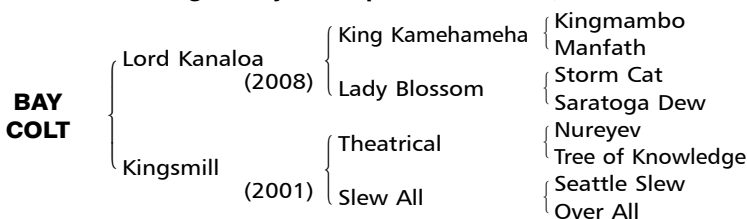

**BAY COLT Foaled February 14, 2020**Consigned by **Champions Farm Co., Ltd**

[Nureyev 3DX5S, Mr. Prospector 4SX4D, Northern Dancer 4DX5S]

By **LORD KANALOA (JPN)**. 2017 Champion first crop sire in Japan, 2013 Horse of the year in Japan, Hong Kong Sprint **[G1]** (twice), etc. Retired to stud in 2014. Sire of **ALMOND EYE** (Horse of the year in Japan, Japan Cup **[G1]**), 2020 Victoria Mile **[G1]**), **TAGALOA** (2020 MRC Blue Diamond S. **[G1]**), **SATURNALIA** (Japanese 2000 Guineas **[G1]**), **STELVIO** (Mile Championship **[G1]**), **DANON SMASH [G2]**, **DIATONIC [G2]**, **FANTASIST [G2]**, etc.

**1st dam**

**KINGSMILL (JPN)**, by Theatrical (IRE). Unraced. Half-sister to **Slew Rate (JPN)**. Dam of 10 foals of racing age, 9 to race, 7 winners —

**JUNGLE STONE (JPN)** (06 c. by Jungle Pocket (JPN)). 3 wins in Japan.