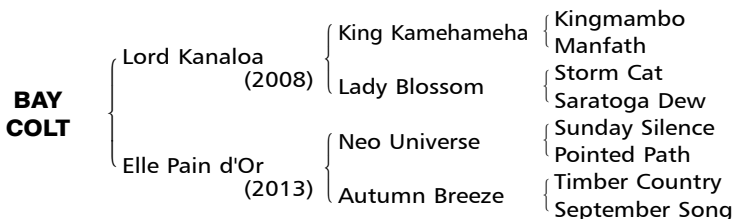

BAY COLT Foaled February 15, 2020

Consigned by Kineusu Farm

330

[Mr. Prospector 4SX5D]

By **LORD KANALOA (JPN)**. 2017 Champion first crop sire in Japan, 2013 Horse of the year in Japan, Hong Kong Sprint **[G1]** (twice), etc. Retired to stud in 2014. Sire of ALMOND EYE (Horse of the year in Japan, Japan Cup **[G1]**, 2020 Victoria Mile **[G1]**), TAGALOA (2020 MRC Blue Diamond S. **[G1]**), SATURNALIA (Japanese 2000 Guineas **[G1]**), STELVIO (Mile Championship **[G1]**), DANON SMASH **[G2]**, DIATONIC **[G2]**, FANTASIST **[G2]**, etc.

1st dam

ELLE PAIN D'OR (JPN), by Neo Universe (JPN). 4 wins in Japan. Half-sister to **IRON TAILOR (JPN)**. This is her first foal.

2nd dam

AUTUMN BREEZE (JPN), by Timber Country (USA). 2 wins in Japan, winner over jumps in Japan. Dam of —