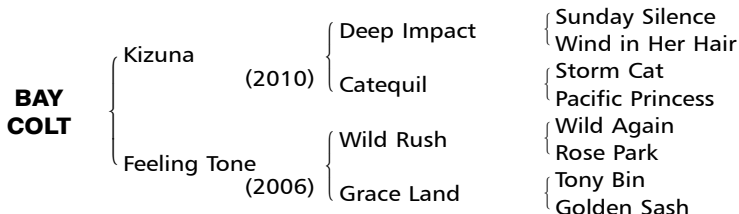

BAY COLT Foaled May 9, 2019

Consigned by Oiwake Farm

52

By **KIZUNA (JPN)**. 2019 Champion first crop sire in Japan. 2013 Best 3-year-old colt in Japan, Tokyo Yushun (Japanese Derby) **[G1]**, Prix Niel **[G2]**, Osaka Hai **[G2]**, etc. Retired to stud in 2016. Sire of DEEP BOND (2020 Kyoto Shimbun Hai **[G2]**), MALTESE DIOSA (2020 Tulip Sho **[G2]**), CRYSTAL BLACK (2020 Keisei Hai **[G3]**), ABLAZE (2020 Flower Cup **[G3]**), BIEN FAIT (Hakodate Nisai S. **[G3]**), CHIMERA VERITE **[L]**, KEVIN **[L]**, etc.

1st dam

FEELING TONE (JPN), by Wild Rush (USA). Winner in Japan. Half-sister to **DREAM PASSPORT (JPN)**, **FRONTIER (JPN)**, **ROUND WORLD (JPN)**. Dam of 7 foals of racing age, 6 to race, 3 winners

ARUJI (JPN) (15 g. by Heart's Cry (JPN)). 15 wins in Japan.

Aile Voix (JPN) (16 f. by Victoire Pisa (JPN)). 2 wins in Japan, 39,494,000Yen, Erica Sho (T2000m), 2nd Flower Cup **[G3]**, 3rd Artemis S **[G3]**.

LA VOIX DOUCE (JPN) (17 f. by Daiwa Major (JPN)). Winner in Japan.