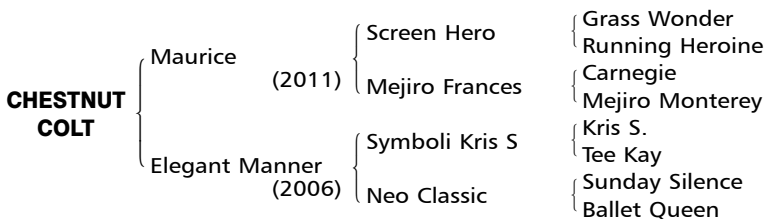

**CHESTNUT COLT** Foaled March 2, 2019

Consigned by Northern Farm

[Sunday Silence 3DX4S, Sadler's Wells 4SX4D, Roberto 4DX5S, Hail to Reason 5DX5D]

By **MAURICE (JPN)**. 2015 Horse of the year in Japan, 2015 Best sprinter or miler in Japan, Tenno Sho (autumn) **[G1]**, Yasuda Kinen **[G1]**, Mile Championship **[G1]**, Hong Kong Cup **[G1]**, Hong Kong Mile **[G1]**, Champions Mile **[G1]**, etc. Brother to Lucas (2nd **[G3]**). Retired to stud in 2017. **His first foals are 2-year-old of 2020.** Son of champion Screen Hero, sire of Gold Actor (Arima Kinen (Grand Prix) **[G1]**), etc.

**1st dam**

**ELEGANT MANNER (JPN)**, by Symboli Kris S (USA). 2 wins in Japan. Half-sister to **Classic Metal (JPN)**. Dam of 6 foals of racing age, 6 to race, 4 winners —

**REGAL PRESENCE (JPN)** (12 c. by King Kamehameha (JPN)). 2 wins in Japan.

**RULE OF GRACE (JPN)** (14 f. by Turtle Bowl (IRE)). 5 wins in Japan.

**ELEGANT CRUISE (JPN)** (15 f. by Kurofune (USA)). Winner in Japan, winner over jumps in Japan.

**REGAL MANNER (JPN)** (17 c. by Lord Kanaloa (JPN)). Winner in Japan.

**Kosoku Karen (JPN)** (18 f. by Lord Kanaloa (JPN)). **Placed in 1 start in Japan.**

**2nd dam**

**NEO CLASSIC (JPN)**, by Sunday Silence (USA). 2 wins in Japan, Haguro-san Tokubetsu. Sister to **BORN KING (JPN)**, half-sister to **FUSAICHI CONCORDE (JPN)**, **UNRIVALED (JPN)**, **Grace Admire (JPN)**. Dam of —