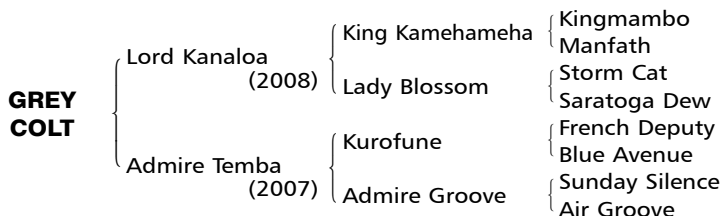

GREY COLT Foaled January 22, 2019

Consigned by Northern Farm

382

By **LORD KANALOA (JPN)**. 2017 Champion first crop sire in Japan, 2013 Horse of the year in Japan, 2012 and 2013 best sprinter or miler in Japan, Sprinters S. [G1] (twice), Hong Kong Sprint [G1] (twice), etc. Retired to stud in 2014. Sire of ALMOND EYE (2018 Horse of the year in Japan, Japan Cup [G1]), SATURNALIA (2019 Japanese 2000 Guineas [G1]), STELVIO (Mile Championship [G1]), FANTASIST [G2], DANON SMASH [G3], etc.

1st dam

ADMIRE TEMBA (JPN), by Kurofune (USA). 4 wins in Japan, Moiwayama Tokubetsu (T1500m). Half-sister to **DURAMENTE (JPN)**, **Admire Sceptre (JPN)**. Dam of 3 foals of racing age, 2 to race, both winners —

ADMIRE ROSA (JPN) (14 f. by Harbinger (GB)). 2 wins in Japan, Atsuta Tokubetsu (T2000m), 2nd Elfin S [OP].

ADMIRE KING (JPN) (15 c. by King Kamehameha (JPN)). Winner in Japan.

2nd dam

ADMIRE GROOVE (JPN), by Sunday Silence (USA). 8 wins in Japan, best older mare in Japan, Queen Elizabeth II Commemorative Cup [JPN1] (twice), Hanshin Himba S [JPN2], Rose S [JPN2], Mermaid S [JPN3], Wakaba S [L], Erica Sho, 2nd Shuka Sho [JPN1], 3rd Oka Sho (Japanese 1000 Guineas) [JPN1], Tenno Sho (autumn) [JPN1], Queen Elizabeth II Commemorative Cup [JPN1]. Half-sister to **RULERSHIP (JPN)**, **FORGETTABLE (JPN)**, **GULLVEIG (JPN)**. Dam of —