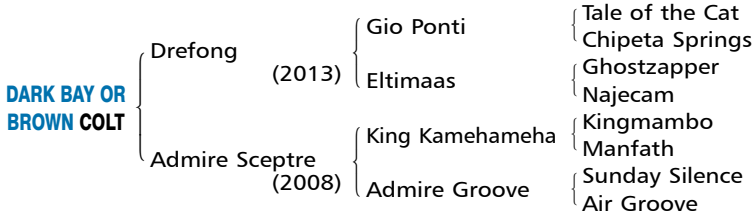

Consigned by Northern Farm

Kingmambo
Manfath
Sunday Silence
Air Groove

[Mr. Prospector 4DX5S, Raise a Native 5SX5D]

By **DREFONG (USA)**. 2016 Champion sprinter in USA, Breeders' Cup Sprint [G1], Forego S. [G1], King's Bishop S. [G1], etc. Retired to stud in 2018. **His first foals are weanlings of 2019.** Son of Gio Ponti (Champion older horse in USA, Champion grass horse (twice) in USA, Arlington Million S. [G1]). Sire of America's Tale (Inside Information S. [G2]), Cordero [L], Giovanna Blues (2nd [G3]), Gio Game (3rd [G1]), etc.

1st dam

Admire Sceptre (JPN), by King Kamehameha (JPN). 5 wins in Japan, 145,958,000Yen, Hakushu S (T1400m), Applause Sho (T1600m), Sapporo Sponichi Sho (T1500m), Tokachidake Tokubetsu (T1800m), 2nd Keihan Hai [G3], 3rd Swan S [G2], Sapporo Nisai S [G3], Fairy S [G3], 4th Hakodate Sprint S [G3], Keeneland Cup [G3], 5th Sprinters S [G1]. Sister to **DURAMENTE (JPN)**. Dam of 2 foals of racing age, 1 to race —

Admire Sceptre (JPN) (f. by King Kamehameha (JPN)). Black-type placed winner, above.

DURAMENTE (JPN) (c. by King Kamehameha (JPN)). 5 wins in Japan, 661,076,000Yen, best 3-year-old Colt, Tokyo Yushun (Japanese Derby) [G1], Satsuki Sho (Japanese 2000 Guineas) [G1], Nakayama Kinen [G2], 2nd Takarazuka Kinen [G1], placed in UAE, 2nd Dubai Sheema Classic [G1]. Sire.