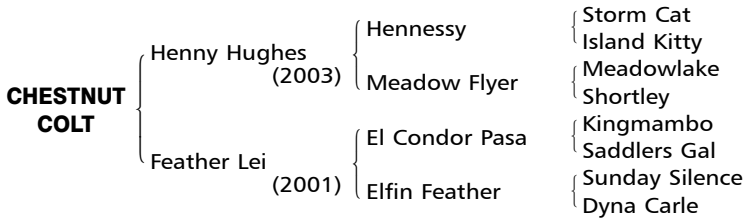

CHESTNUT COLT Foaled March 13, 2019

318

Consigned by Kohsho Farm

[Northern Dancer 5SX5DX5D, Raise a Native 5SX5D]

By **HENNY HUGHES (USA)**. Graded race winner in N.A., Vosburgh S. [G1], King's Bishop S. [G1], 2nd Breeders' Cup Juvenile [G1], etc. Retired to stud in 2007. Sire of BEHOLDER (Champion 2yo filly, champion 3yo filly, champion older mare (twice) in USA, Breeders' Cup Distaff [G1]), ASIA EXPRESS (Best 2yo colt in Japan, Asahi Hai Futurity S. [G1]), MOANIN (February S. [G1]), MERRY MEADOW [G2], WIDE PHARAOH [G2], etc.

1st dam

FEATHER LEI (JPN), by El Condor Pasa (USA). 3 wins in Japan. Dam of 8 foals of racing age, 8 to race, 6 winners —

LOVER FLOW (JPN) (08 c. by Tanino Gimlet (JPN)). 6 wins in Japan.

OHAI ALII (JPN) (09 f. by White Muzzle (GB)). Winner in Japan.