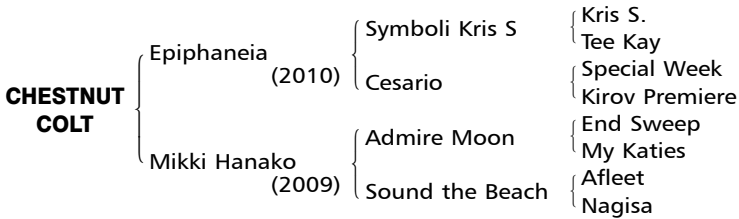

CHESTNUT COLT Foaled April 14, 2017

Consigned by Chiyoda Farm

32

[Sunday Silence 4SX4D, Mr. Prospector 4DX5D]

By **EPIPHANEIA (JPN)**. Classic winner in Japan, Japan Cup **[G1]**, Kikuka Sho (Japanese St.Leger) **[G1]**, 2nd Tokyo Yushun (Japanese Derby) **[G1]**, etc. Out of Cesario (Best 3yo filly in Japan, Japanese Oaks **[JPN1]**), half-brother to Leontes (Best 2yo colt in Japan, Asahi Hai Futurity S. **[G1]**). Retired to stud in 2015. **His first foals are yearlings of 2018.** (in Northern Hemisphere). Son of champion Symboli Kris S. Sire of Alfredo **[G1]**, etc.

1st dam

MIKKI HANAKO (JPN), by Admire Moon (JPN). Unplaced in 2 starts in Japan. Half-sister to **SUMAHAMA (JPN)**. Dam of 3 foals of racing age, 2 to race, 1 winner —

GRADUATE (JPN) (15 c. by Eishin Flash (JPN)). **Winner in Japan.**