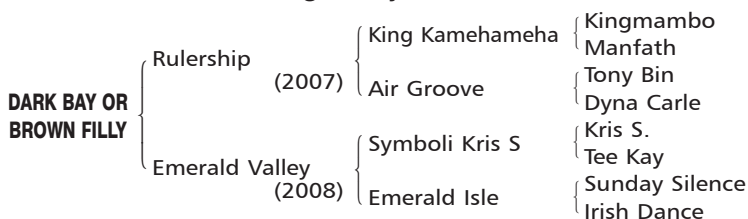

113 DARK BAY OR BROWN FILLY Foaled April 4, 2015

Consigned by Shadai Farm

[Tony Bin 3SX4D, Hail to Reason 5DX5D]

By **RULERSHIP (JPN)**. Graded and group race winner in Japan and Hong Kong, Queen Elizabeth II Cup **[G1]**, American Jockey Club Cup **[G2]**, etc. Out of Air Groove (Horse of the year in Japan). Half-brother to Admire Groove (Best older mare in Japan, dam of Duramente (2015 Japanese Derby **[G1]**)). Retired to stud in 2013. **His first foals are 2-year-old of 2016.** Son of champion King Kamehameha, champion sire in Japan.

1st dam

EMERALD VALLEY (JPN), by Symboli Kris S (USA). Winner in Japan. This is her first foal.

2nd dam

EMERALD ISLE (JPN), by Sunday Silence (USA). 5 wins in Japan, Kasuga Tokubetsu, Shiranui Tokubetsu, Tsushima Tokubetsu, 3rd Wasurenagusa Sho [OP]. Sister to **HEART'S CRY (JPN)**. Dam of — BLUE MAURITIUS (JPN) (c. by Symboli Kris S (USA)). 3 wins in Japan.