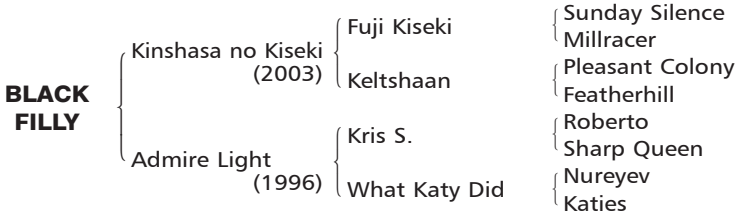

BLACK FILLY Foaled February 11, 2015

Consigned by Northern Farm

(Hail to Reason 4DX5S, Northern Dancer 4DX5S, Nearctic 5DX5D)

By **KINSHASA NO KISEKI (AUS)**. 2010 Best sprinter or miler in Japan, Takamatsunomiya Kinen **[G1]** (twice), Hanshin Cup **[G2]** (twice), Swan S. **[G2]**, Ocean S. **[G3]**, Hakodate Sprint S. **[L]**, 2nd Sprinters S. **[G1]** (twice), etc. Retired to stud in 2011. Sire of SHUJI (Kokura Nisai S. **[G3]**), ADMIRE MORALE (2nd Keio Hai Nisai S. **[G2]**), SAPPHEIROS (2nd Keio Hai Nisai S. **[G2]**), SAIMON SEELE (2nd **[G3]**), JEWEL QUEEN (2nd **[L]**), etc.

1st dam

ADMIRE LIGHT (JPN), by Kris S. (USA). 3 wins in Japan. Half-sister to **SLEEPLESS NIGHT (JPN)**. Dam of 9 foals of racing age, 9 to race, 5 winners —

VIVID COLOR (JPN) (04 f. by Dance in the Dark (JPN)). 3 wins in Japan, Miomotegawa Tokubetsu (T1800m).