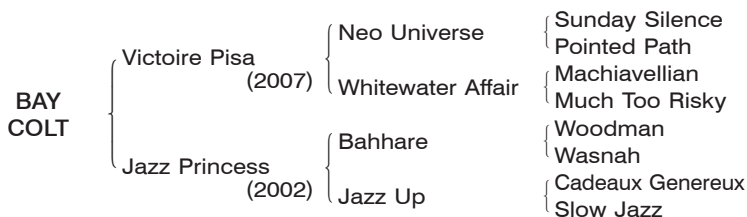

BAY COLT Foaled March 18, 2013

Consigned by Shadai Farm

474

[Halo 4SX5S, Mr. Prospector 4SX4D, Sharpen Up 5SX5D]

By **VICTOIRE PISA (JPN)**. 2010 Best 3-year-old colt in Japan, 2011 Best older horse in Japan, Dubai World Cup **[G1]**, Satsuki Sho (Japanese 2000 Guineas) **[G1]**, Arima Kinen (Grand Prix) **[G1]**, etc. Half-brother to Asakusa Den'en **[G1]**. Retired to stud in 2012. **His first foals are weanlings of 2013.** Son of champion Neo Universe. Sire of Logi Universe (Japanese Derby **[JPN1]**), Unrivaed (Japanese 2000 Guineas **[JPN1]**), etc.

1st dam

JAZZ PRINCESS (IRE), by Bahhare (USA). 4 wins in Ireland, Park S **[G3]** (T7f), Athasi S **[G3]** (T7f), 2nd Ridgewood Pearl S **[G2]**, Kilboy Estate S **[LR]**, 4th Irish 1000 Guineas Trial S **[G3]**. Dam of 4 foals of racing age, 3 to race —
Harman Mute (JPN) (10 g. by Oasis Dream (GB)). [Placed in Japan.](#)

2nd dam

JAZZ UP (GB), by Cadeaux Genereux (GB). Unraced. Dam of —
Sholaan (IRE) (g. by Invincible Spirit (IRE)). 2 wins in England; placed in UAE, 3rd Jebel Ali Sprint.
RUDRY DRAGON (IRE) (c. by Princely Heir (IRE)). 2 wins in England and Qatar.

3rd dam

SLOW JAZZ (USA), by Chief's Crown (USA). 3 wins in France, Prix Petite Etoile **[LR]**, 2nd Criterium de l'Ouest **[LR]**. Dam of —
MISTER CAVERN (GB). 9 wins in Italy, Premio Eupili **[LR]**, Premio d'Estate **[LR]**, 2nd Premio Primi Passi **[G3]**.
Zoola (IRE). Winner in Ireland, 3rd Tipperary S **[LR]**; placed in England, 2nd Harry Rosebery S **[LR]**.
MELLOW JAZZ (GB). 2 wins in England. Dam of —
Improvise (GB). Winner in England, 2nd Eternal S **[LR]**. Dam of **Big Issue** (3rd Round Tower S **[G3]**).
Randomizer (USA). Placed in N.A. Dam of —
JOKES N JAZZ (USA). 3 wins in N.A., Iowa Breeders' Oaks, 3rd Iowa Sorority S.