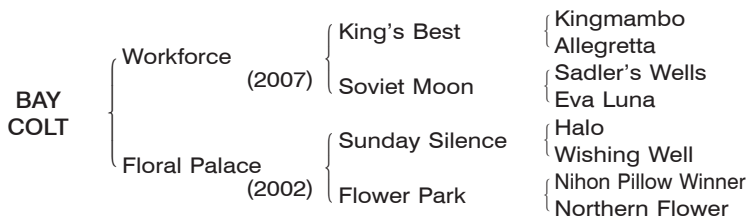

**BAY COLT** Foaled February 11, 2013

Consigned by Orion Farm

[Northern Dancer 4SX5D]

By **WORKFORCE (GB)**. 2010 Champion 3-year-old colt in Europe, Derby S. **[G1]**, Prix de l'Arc de Triomphe **[G1]**, Brigadier Gerard S. **[G3]**, 2nd King George VI & Queen Elizabeth S. **[G1]**, Eclipse S. **[G1]**, Dante S. **[G2]**, etc. Retired to stud in 2012. **His first foals are weanlings of 2013.** Son of King's Best, leading sire in France. Sire of Eishin Flash (Japanese Derby **[G1]**), Creachadoir **[G1]**, Royal Diamond **[G1]**, Proclamation **[G1]**, etc.

**1st dam**

FLORAL PALACE (JPN), by Sunday Silence (USA). Winner in Japan.

Dam of 2 foals of racing age, both have not started.

Floral Parade (JPN) (11 c. by King Kamehameha (JPN)). In Training.

**2nd dam**