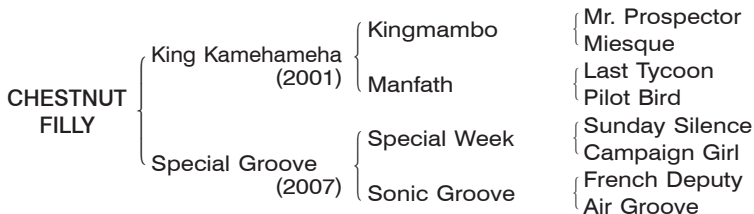

# CHESTNUT FILLY Foaled January 24, 2013

# 354

Consigned by Northern Farm

[Northern Dancer 5SX5S]

By **KING KAMEHAMEHA (JPN)**. 2010 and 2011 Champion sire in Japan, 2004 Best 3-year-old colt in Japan, Tokyo Yushun (Japanese Derby **[JPN1]**-ntr), NHK Mile Cup **[JPN1]**, etc. Retired to stud in 2005. Sire of **RULERSHIP** (Queen Elizabeth II Cup **[G1]**), **ROSE KINGDOM** (Japan Cup **[G1]**), **APAPANE** (Japanese Oaks **[G1]**), **LORD KANALOA** (2013 Takamatsunomiya Kinen **[G1]**), **HOKKO TARUMAE [JPN1]**, **HATANO VAINQUEUR [JPN1]**, etc.

## 1st dam

**SPECIAL GROOVE (JPN)**, by Special Week (JPN). Placed in 2 starts in Japan. This is her second foal.