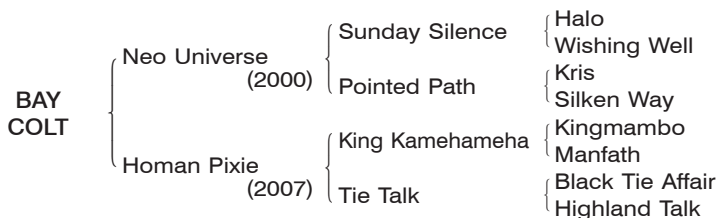

**BAY COLT Foaled April 16, 2013**

Consigned by Takeshi Maetani

[Mr. Prospector 4DX5D, Raise a Native 5DX5D]

By **NEO UNIVERSE (JPN)**. 2003 Best 3-year-old colt in Japan, Tokyo Yushun (Japanese Derby **[JPN1]**), Satsuki Sho (Japanese 2000 Guineas) **[JPN1]**. Retired to stud in 2005. Sire of VICTOIRE PISA (Dubai World Cup **[G1]**), Arima Kinen (Grand Prix) **[G1]**, LOGI UNIVERSE (Japanese Derby **[JPN1]**), UNRIVALED (Japanese 2000 Guineas **[JPN1]**), ITALIAN RED **[G2]**, NEO VENDOME **[G3]**, ALL AS ONE **[G3]**, STEAL PASS **[JPN3]**, etc.

**1st dam**

HOMAN PIXIE (JPN), by King Kamehameha (JPN). Unplaced in 2 starts in Japan. Her first foal is 2-year-old, who has not started.

**2nd dam**

TIE TALK (USA), by Black Tie Affair (IRE). 2 wins in N.A. Dam of —

**JUDITHS WILD RUSH (USA)** (c. by Wild Rush (USA)). 12 wins in N.A., champion 2-year-old colt in Canada, champion sprinter in Canada (twice), Vigil H **[G3]**, Marine S **[G3]**, Vigil S **[G3]**, Bold Venture H, Display S, Jacques Cartier S, Native Dancer S, Waquoit S, 2nd Alfred G. Vanderbilt Breeders' Cup H **[G2]**, Eclipse S **[G3]**, Bold Venture H, Native Dancer S, 3rd Eclipse H **[G3]**, Vigil S **[G3]**, Seagram's Cup S **[G3]**, Deputy Minister H **[G3]**. Sire.

**Royal Mile (JPN)**. 3 wins in Japan, 3rd Junior Cup **[OP]**.

**4th dam**

SPEAKING OF SWEETS (USA), by Elocutionist (USA). 3 wins in N.A. Dam of —

**HAWK ATTACK (USA)**. 4 wins in N.A., Secretariat S **[G1]**, Arlington Classic **[G2]**, 2nd Hawthorne Derby **[G3]**, Forerunner S **[G3]**, River City H. Sire.