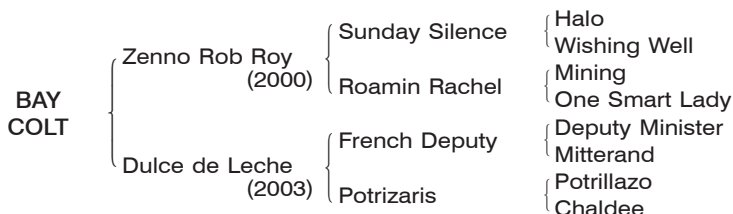

# BAY COLT Foaled April 15, 2012

Consigned by Northern Farm

# 228

[Raise a Native 5SX5D]

By **ZENNO ROB ROY (JPN)**, 2009 Champion first crop sire in Japan. 2004 Horse of the year in Japan, Japan Cup **[G1]**, Tenno Sho (autumn) **[JPN1]**, Arima Kinen (Grand Prix) **[JPN1]**, 2nd Inter National S. **[G1]**, etc. Retired to stud in 2006. Sire of SAINT EMILION (Japanese Oaks **[G1]**), MAGNIFICA (Japan Dirt Derby **[JPN1]**), LELOUCH **[G2]**, TRAILBLAZER **[G2]**, PELUSA **[G2]**, ANIMATE BIO **[G2]**, COSMO NEMO SHIN **[G3]**, ZENNISTA **[G3]**, etc.

## 1st dam

**DULCE DE LECHE (JPN)**, by French Deputy (USA). Unplaced in Japan.

Dam of 4 foals of racing age, 2 to race —

Maillard (JPN) (10 c. by Agnes Tachyon (JPN)). Placed in Japan.

Albiceleste (JPN) (11 c. by Manhattan Cafe (JPN)). In Training.

**POTRO REX (ARG)**. 5 wins in Argentina, Gran Premio General San Martin **[G1]**. Sire.