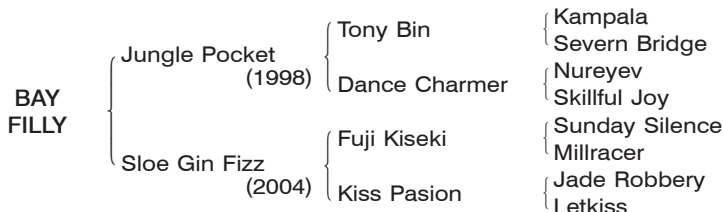

BAY FILLY Foaled February 18, 2012

Consigned by Northern Farm

522

[Northern Dancer 4SX5D, Special 4SX5D]

By **JUNGLE POCKET (JPN)**. 2001 Horse of the year in Japan, 2001 Best 3-year-old colt in Japan, Japan Cup **[G1]**, Tokyo Yushun (Japanese Derby) **[JPN1]**, etc. Retired to stud in 2003. Sire of TOSEN JORDAN (Tenno Sho (autumn) **[G1]**), JAGUAR MAIL (Tenno Sho (spring) **[G1]**), JUNGLE ROCKET (WRC New Zealand Oaks **[G1]**), OKEN BRUCE LEE (Japanese St.Leger **[JPN1]**), TALL POPPY (Japanese Oaks **[JPN1]**), QUEEN SPUMANTE **[G1]**, etc.

1st dam

SLOE GIN FIZZ (JPN), by Fuji Kiseki (JPN). Unraced. Dam of 1 foal of racing age, 1 to race, 1 winner —

TOUGH (JPN) (08 g. by Admire Cozzene (JPN)). Winner in Japan, winner over jumps in Japan.

2nd dam

Mill's Whisper (JPN). Placed in Japan. Dam of —

ZENNO PARTHENON (JPN). 8 wins in Japan, Tokyo Sprint **[JPN3]**, Subaru S **[OP]**, Coral S **[OP]**, 2nd Oasis S **[OP]**.