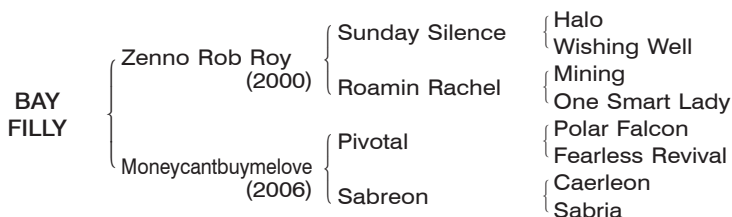

BAY FILLY Foaled March 13, 2012

Consigned by Northern Farm

[Mr. Prospector 4SX5D, Northern Dancer 5DX5D]

By **ZENNO ROB ROY (JPN)**. 2009 Champion first crop sire in Japan. 2004 Horse of the year in Japan, Japan Cup **[G1]**, Tenno Sho (autumn) **[JPN1]**, Arima Kinen (Grand Prix) **[JPN1]**, 2nd Inter National S. **[G1]**, etc. Retired to stud in 2006. Sire of SAINT EMILION (Japanese Oaks **[G1]**), MAGNIFICA (Japan Dirt Derby **[JPN1]**), TRAILBLAZER (Kyoto Kinen **[G2]**), PELUSA (Aoba Sho **[G2]**), ANIMATE BIO (Rose S. **[G2]**), COSMO NEMO SHIN **[G3]**, etc.

1st dam

MONEYCANTBUYMELOVE (IRE), by Pivotal (GB). 2 wins in England, Sandringham S **[LR]**, Height of Fashion S **[LR]**, 3rd Nassau S **[G1]**, Pretty Polly S **[LR]**; Placed in N.A., 4th Flower Bowl Invitational S **[G1]**. This is her second foal.