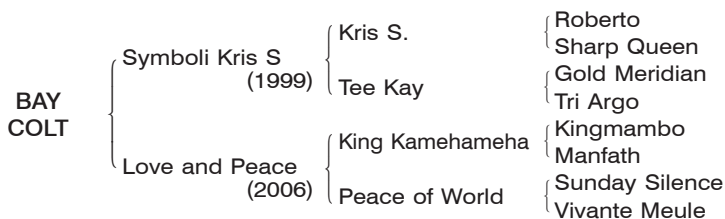

# BAY COLT Foaled April 4, 2012

Consigned by Chiyoda Farm

# 388

[Hail to Reason 4SX5D]

By **SYMBOLI KRIS S (USA)**. 2007 Champion first crop sire in Japan, 2002, 2003 Horse of the year in Japan, Tenno Sho (autumn) **[JPN1]** (twice), Arima Kinen (Grand Prix) **[JPN1]** (twice), etc. Retired to stud in 2004. Sire of ALFREDO (2011 Best 2yo colt in Japan, Asahi Hai Futurity S. **[G1]**), SUCCESS BROCKEN (February S. **[G1]**), ALISEO **[G2]**, STRONG RETURN **[G2]**, SAN-CARLO **[G2]**, APRES UN REVE **[JPN2]**, RENFORCER **[JPN2]**, etc.

## 4th dam

**MUFFITYS (IRE)**, by Thatch (USA). 3 wins in Ireland, M.C.Collins Marble Hill S **[LR]**. Dam of —  
**WELSH MUFFIN (IRE)**. 5 wins in Ireland and N.A., Harp Lager E. B.F. 1000 Guineas Trial **[LR]**. Dam of —  
**TAIKI SHUTTLE (USA)**. 11 wins in Japan and France, horse of the year in Japan, Prix Jacques le Marois **[G1]**, Yasuda Kinen **[JPN1]**, Mile Championship **[JPN1]**(twice), Sprinters S **[JPN1]**. Sire.  
PRIVATE ENCORE (IRE). 2 wins in Ireland. Dam of —  
**TAIKI LASER (IRE)**. 3 wins over jumps in Japan, Tokyo Autumn Jump .  
Slip Ashore (IRE). Unraced. Dam of —  
**Valentin (IRE)**. Winner in England, 2nd Princess Margaret S **[G3]**.  
**Storm Ashore (USA)**. 3 wins in Ireland and N.A., 3rd Ruby S **[LR]**. Sire.