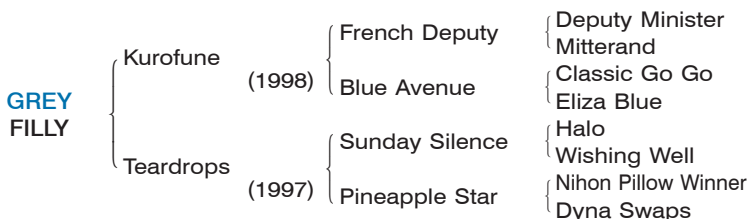

GREY FILLY Foaled March 24, 2012

346

Consigned by Eiko Take

[Northern Dancer 5SX5D]

By **KUROFUNE (USA)**. 2001 Best dirt horse in Japan, Japan Cup Dirt **[JPN1]** -ncr, NHK Mile Cup **[JPN1]**, etc. Brother to Bella Bellucci (Astarita S. **[G2]**). Retired to stud in 2002. Sire of CURREN CHAN (2012 Takamatsunomiya Kinen **[G1]**), WHALE CAPTURE (2012 Victria Mile **[G1]**), SLEEPLESS NIGHT (Sprinters S. **[G1]**), FUSAICHI RICHARD (Asahi Hai Futurity S. **[JPN1]**), YUKICHAN **[JPN2]**, WHITE MELODY **[JPN2]**, BRAVO DAISY **[JPN2]**, etc.

1st dam

TEARDROPS (JPN), by Sunday Silence (USA). Unraced. Dam of 8 foals of racing age, 7 to race, all winners —

NOGINO MASAMUNE (JPN) (02 c. by Brocco (USA)). Winner in Japan.

OPERA TENSHI (JPN) (03 f. by Opera House (GB)). 7 wins in Japan.