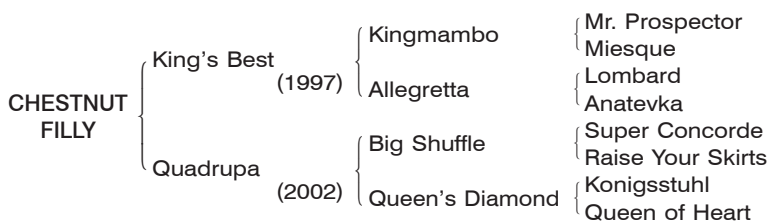

CHESTNUT FILLY Foaled April 5, 2012

Consigned by Symboli Stud

[Raise a Native 4SX5D]

By **KING'S BEST (USA)**. 2010 leading sire in France, Classic winner in England, 2000 Guineas **[G1]**, Acomb S. **[LR]**, etc. Half-brother to Urban Sea (Prix de l'Arc de Triomphe **[G1]**). Retired to stud in 2001. Sire of **WORKFORCE** (Derby S. **[G1]**, Prix de l'Arc de Triomphe **[G1]**), **EISHIN FLASH** (Japanese Derby **[G1]**), **PROCLAMATION** (Sussex S. **[G1]**), **CREACHADOIR** (Lockinge S. **[G1]**), **KING'S APOSTLE [G1]**, **DUBAI SURPRISE [G1]**, etc.

1st dam

QUADRUPA (GER), by Big Shuffle (USA). 4 wins in Germany, Henkel Trial-Dusseldorfer Stutenpreis **[LR]**, 2nd Henkel-Rennen **[G2]**, Grosser Preis der WestLB **[G3]**, Grosser Preis der Stadtparkasse Dusseldorf **[LR]**. Dam of 3 foals of racing age, 1 to race — Quarterback Jack (IRE) (08 g. by Whipper (USA)). Placed in Germany.

Sinncord (FR) (10 c. by Sinnard (IRE)). In Training.

2nd dam

QUEEN'S DIAMOND (GER), by Konigsstuhl (GER). Placed in Germany.

Dam of —

QUINERO (GER) (c. by Big Shuffle (USA)). 3 wins in Germany.

QUADRATA (GER) (f. by Big Shuffle (USA)). 2 wins in Germany.