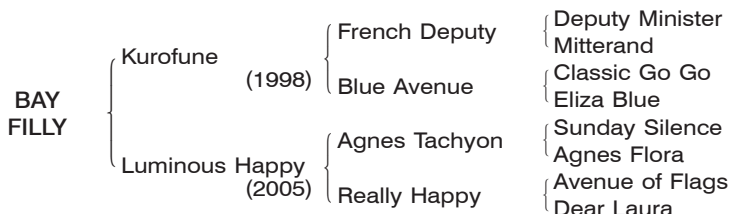

BAY FILLY Foaled January 22, 2012

Consigned by Northern Farm

[Northern Dancer 5SX5D]

By **KUROFUNE (USA)**. 2001 Best dirt horse in Japan, Japan Cup Dirt [**JPN1**]-ncr, NHK Mile Cup [**JPN1**], etc. Brother to Bella Bellucci (Astarita S. [**G2**]). Retired to stud in 2002. Sire of **CURREN CHAN** (2012 Takamatsumomiya Kinen [**G1**]), **WHALE CAPTURE** (2012 Victria Mile [**G1**]), **SLEEPLESS NIGHT** (Sprinters S. [**G1**]), **FUSAICHI RICHARD** (Asahi Hai Futurity S. [**JPN1**]), **YUKICHAN** [**JPN2**], **WHITE MELODY** [**JPN2**], **BRAVO DAISY** [**JPN2**], etc.

1st dam

LUMINOUS HAPPY (JPN), by Agnes Tachyon (JPN). Unraced. Dam of 2 foals of racing age, 1 to race, 1 winner —

P M Demeter (JPN) (09 f. by Kurofune (USA)). Winner in Japan, 3rd Fuyo S [**OP**].

Happy Bond (JPN) (10 f. by Sakura Bakushin O (JPN)). In Training.