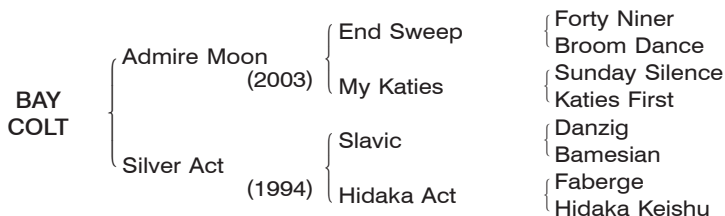

BAY COLT Foaled April 5, 2011

Consigned by Haraguchi Bokujo

[Northern Dancer 4DX5S]

By **ADMIRE MOON (JPN)**. 2007 Horse of the year in Japan, Japan Cup **[G1]**, Dubai Duty Free **[G1]**, Takarazuka Kinen **[G1]**, Kyoto Kinen **[G2]**, Sapporo Kinen **[JPN2]**, Yayoi Sho **[JPN2]**, 2nd Hong Kong Cup **[G1]**, etc. Half-brother to Pray (2nd Yayoi Sho **[G2]**). Retired to stud in 2008. Sire of LEO ACTIVE (Keio Hai Nisai S. **[G2]**), FINE CHOICE (Hakodate Nisai S. **[G3]**), SACRED REVE (Crocus S. **[OP]**), SNOWDON (Hagi S. **[OP]**), etc.

1st dam

SILVER ACT (JPN), by Slavic (USA). 3 wins in Japan, Oka Sho (Urawa) (D1600m), Kanto Oaks (D2000m), 2nd New Year Cup, 3rd Twinkle Lady Sho, 4th Emerald Cup, 5th Tokyo Princess Sho, Sparking Lady Cup. Dam of 7 foal of racing age, 6 to race, 4 winners — BOSTON COMMONS (JPN) (01 c. by Ishino Sunday (JPN)). Winner in Japan.