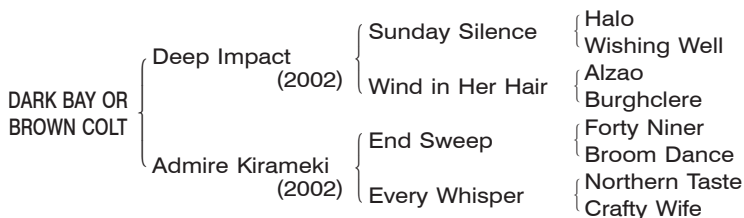

**DARK BAY OR BROWN COLT** Foaled March 14, 2011

Consigned by Northern Farm

[Mr. Prospector 4DX5D, Northern Dancer 4DX5SX5D]

By **DEEP IMPACT (JPN)**, 2010 and 2011 Champion juvenile sire in Japan, 2005 and 2006 Horse of the year in Japan, Japanese Triple Crown horse, Japan Cup **[G1]**, etc. Retired to stud in 2007. Sire of **DEEP BRILLANTE** (2012 Japanese Derby **[G1]**), **GENTILDONNA** (2012 Japanese 1000 Guineas **[G1]**, Japanese Oaks **[G1]**), **BEAUTY PARLOUR** (2012 Poule d'Essai des Poulisches **[G1]**), **JOIE DE VIVRE [G1]**, **REAL IMPACT [G1]**, **MARCELLINA [G1]**, etc.

**1st dam**

**ADMIRE KIRAMEKI (JPN)**, by End Sweep (USA). 4 wins in Japan. Dam of 2 foals of racing age, 1 to race, 1 winner —

**LA SCINTILLANTE (JPN)** (09 f. by Agnes Tachyon (JPN)). 2 wins in Japan, Shiragiku Sho (T1600m).