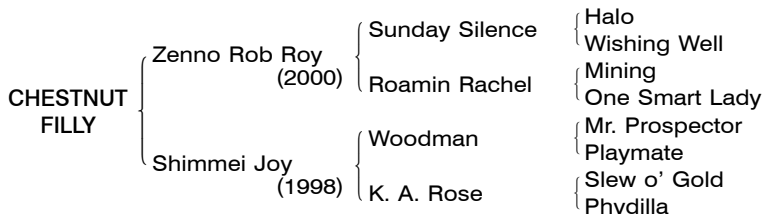

CHESTNUT FILLY Foaled April 9, 2010

Consigned by Chiyoda Farm

310

[Mr. Prospector 3DX4S, Buckpasser 4DX5SX5D]

By **ZENNO ROB ROY (JPN)**. 2009 Champion first crop sire in Japan. 2004 Horse of the year in Japan, Japan Cup **[G1]**, Tenno Sho (autumn) **[JPN1]**, Arima Kinen (Grand Prix) **[JPN1]**, 2nd Inter National S. **[G1]**, Tokyo Yushun (Japanese Derby) **[JPN1]**, etc. Retired to stud in 2006. Sire of SAINT EMILION (2010 Japanese Oaks **[G1]**), PELUSA (Aoba Sho **[G2]**), COSMO NEMO SHIN (Fairy S. **[G3]**), GINZA BONANZA (Anemone S. **[OP]**), etc.

1st dam

SHIMMEI JOY (JPN), by Woodman (USA). Winner in Japan. Dam of 6 foals of racing age, 5 to race, 3 winners —
MEISHO DAKOTA (JPN) (03 c. by Meisho Doto (IRE)). Winner in Japan.

MEISHO SHUKE (JPN) (04 c. by Helissio (FR)). 2 wins in Japan.