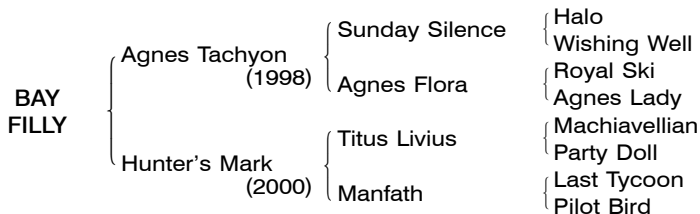

BAY FILLY Foaled March 6, 2009

88

Consigned by Runnymede Farm

[Halo 3SX5D, Northern Dancer 5DX5D, Mill Reef 5DX5D]

By **AGNES TACHYON (JPN)**, 2008 Champion sire in Japan, 2006 and 2007 Champion juvenile sire in Japan, classic winner of 4 races in 4 starts, Satsuki Sho (Japanese 2000 Guineas) **[JPN1]**, etc. Retired to stud in 2002. Sire of DEEP SKY (Japanese Derby **[JPN1]**), CAPTAIN THULE (Japanese 2000 Guineas **[JPN1]**), DAIWA SCARLET (Japanese 1000 Guineas **[JPN1]**), LITTLE AMAPOLA **[G1]**, LOGIC **[JPN1]**, SUNRISE PRINCE **[G2]**, etc.

1st dam

HUNTER'S MARK (USA), by Titus Livius (FR). Winner in N.A. Dam of 3 foal of racing age, 2 to race —

Mikki Hunter (JPN) (05 c. by Street Cry (IRE)). Placed in Japan.

Target Machine (JPN) (08 c. by Deep Impact (JPN)). In Training.

2nd dam

MANFATH (IRE), by Last Tycoon (IRE). Placed in England. Dam of —

THE DEPUTY (IRE) (c. by Petardia (GB)). 4 wins in N.A. and England, Santa Anita Derby **[G1]**, Santa Catalina S **[G2]**, Hill Rise H, 2nd San Felipe S **[G2]**. Sire.

PRETTY LADY (GB). 2 wins in England, Cock of the North S **[LR]**.

MACK THE KNIFE (GB). 6 wins in England, Leicester Mercury S **[LR]**, winner over jumps in England.

Spring Reel (GB). Unraced. Grandam of **MUSIR** (Golden Horseshoe **[G1]**, UAE Derby **[G2]**).