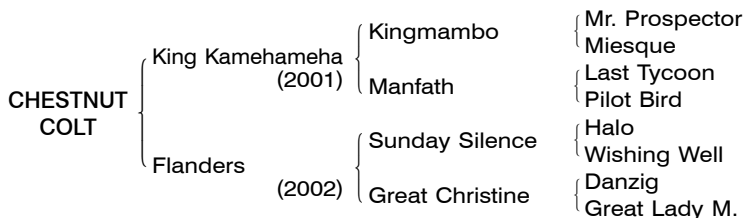

## CHESTNUT COLT Foaled March 5, 2009

Consigned by Uemizu Farm

[Northern Dancer 4DX5SX5S, Nearctic 5DX5D]

By **KING KAMEHAMEHA (JPN)**. 2008, 2009 Champion juvenile sire in Japan, 2004 Best 3-year-old colt in Japan, Tokyo Yushun (Japanese Derby [JPN1]-ntr), NHK Mile Cup [JPN1], etc. Retired to stud in 2005. Sire of APAPANE (2010 Japanese 1000 Guineas [G1], Japanese Oaks [G1]), ROSE KINGDOM (Asahi Hai Futurity S. [JPN1]), GOLDEN TICKET (Hyogo Championship [JPN2]), SHORYU MOON [G3], COSMO SENSOR [G3], etc.

**1st dam**

FLANDERS (JPN), by Sunday Silence (USA). Placed in Japan. Dam of 2 foal of racing age, 1 to race, 1 winner —

ANTWERP (JPN) (07 f. by King Kamehameha (JPN)). Winner in Japan.

Logi Pocket (JPN) (08 c. by Jungle Pocket (JPN)). In Training.

**2nd dam**

GREAT CHRISTINE (USA), by Danzig (USA). Winner in N.A. Dam of —

**BELIEVE (JPN)** (f. by Sunday Silence (USA)). 10 wins in Japan, best older mare in Japan, Sprinters S [JPN1], Takamatsunomiya Kinen [JPN1], Centaur S [JPN3], Hakodate Sprint S [JPN3], 2nd Sprinters S [JPN1], Centaur S [JPN3]. Dam of —

**MISSY SLEW (USA)**. 6 wins in N.A., Philadelphia H. Dam of **VOW** (Slady Castle H).

MARY'S SPIRIT (USA). Winner in N.A. Dam of **MORPHE DE SPECTOR** (Baden-Baden Cup [OP]), grandam of **LEAH'S SECRET** (Raven Run S [G2]), **BEAR TOUGH GUY** (Grey S [G3]).